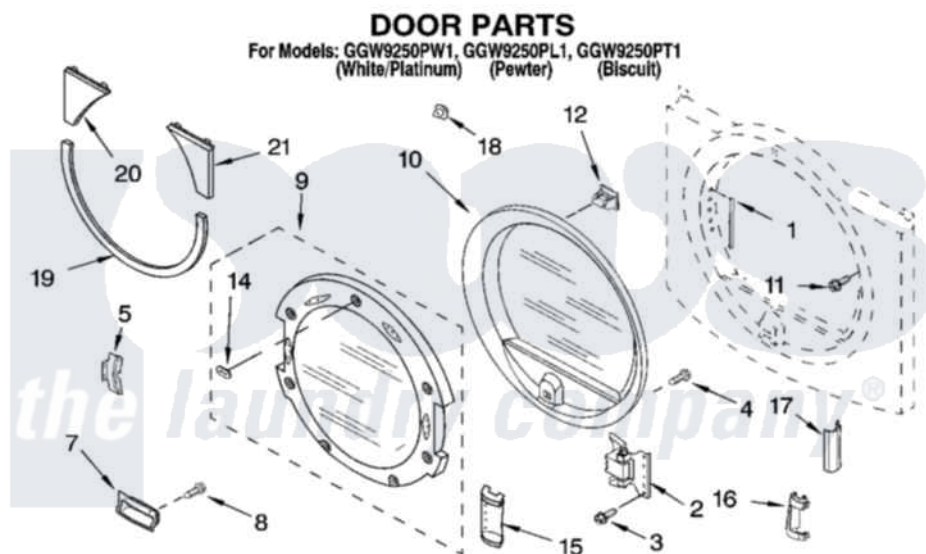

Whirlpool GGW9250PL1 05 - DOOR PARTS, OPTIONAL PARTS (NOT INCLUDED)

8180705

9

Whirlpool Residential Whirlpool GGW9250PL1 Dryer Parts Parts Diagram 05 - DOOR PARTS, OPTIONAL PARTS (NOT INCLUDED)

Click on the part number to view part

Item	Original Part Number	Replaced By	Status	Part Description
1	8563855			Label, Hinge Hole
2	8559709	280200		Hinge
3	342043	486146		Screw
4	9742177			Screw, 8-18 X .625
5	8529539			Bracket, Handle
7	8559739			Handle, Door Assembly
"	8559743			Handle, Door Assembly
"	8559741			Handle, Door Assembly
"	8559738			Handle, Door Assembly Handle, Door Assembly
"	8559742			Handle, Door Assembly Handle, Door Assembly
"	8559740			Handle, Door Assembly Handle, Door Assembly
8	3357011	308685		Side Trim)
9	8541574	8572960		Door Assembly