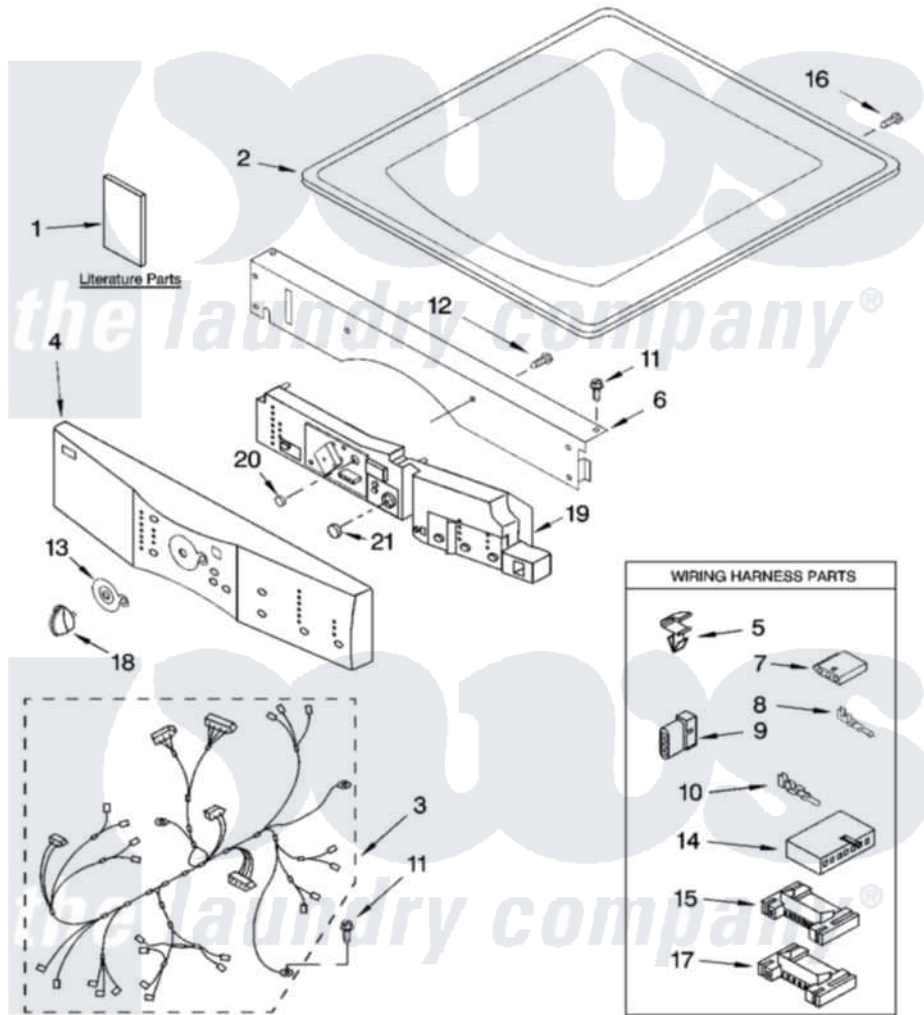

# Whirlpool GGW9250PT0 01 - TOP AND CONSOLE PARTS

## TOP AND CONSOLE PARTS

For Models: GGW9250PW0, GGW9250PL0, GGW9250PT0  
(White/Platinum) (Pewter) (Biscuit)

GAS DRYER

7-04 Printed in U.S.A. (djc)

1

Part No. 8180499

Whirlpool Residential Whirlpool GGW9250PT0 Dryer Parts Parts Diagram 01 - TOP AND CONSOLE PARTS  
Click on the part number to view part

Item	Original Part Number	Replaced By	Status	Part Description
1	8530052		Not Available	Use & Care Guide
"	8558723		Not Available	Tech Sheet
2	8519251	<a href="#">W10117263</a>		Top
"	3980096	<a href="#">3980357</a>		Top
"	8519252	<a href="#">3979307</a>		Top
3	<a href="#">8299950</a>			Harness, Main
4	<a href="#">8558748</a>			Panel, Console
"	<a href="#">8558751</a>			Panel, Console
"	<a href="#">8558750</a>			Panel, Console
5	<a href="#">3394427</a>			Clip-Harness
6	<a href="#">8519271</a>			Bracket, Console
7	<a href="#">353424</a>			Plug, Terminal
8	<a href="#">94614</a>			Terminal
9	<a href="#">3936144</a>			Do-It-Yourself Repair Manuals
10	94613	<a href="#">596797</a>		Terminal
11	3390647	<a href="#">488729</a>		Screw

12	488886	<a href="#">488787</a>	Screw
13	<a href="#">8519406</a>		Bezel, Cycle
14	<a href="#">3936150</a>		Connector, 7-Circuit
15	<a href="#">3395683</a>		Receptacle, Multi-Terminal
16	<a href="#">8281225</a>		Screw, 8-18 X 1/2
17	<a href="#">2203186</a>		Connector, 5-Circuit
18	46197020472	<a href="#">8181859</a>	Knob, Control
"	46197020742	<a href="#">8182050</a>	Knob, Control
"	46197020741	<a href="#">8182049</a>	Knob, Control
19	<a href="#">8558753</a>		User Interface
"	<a href="#">8558756</a>		User Interface
"	<a href="#">8558755</a>		User Interface
20	<a href="#">8561811</a>		Button, Start
21	8561812	Not Available	Button, Pause/Cancel