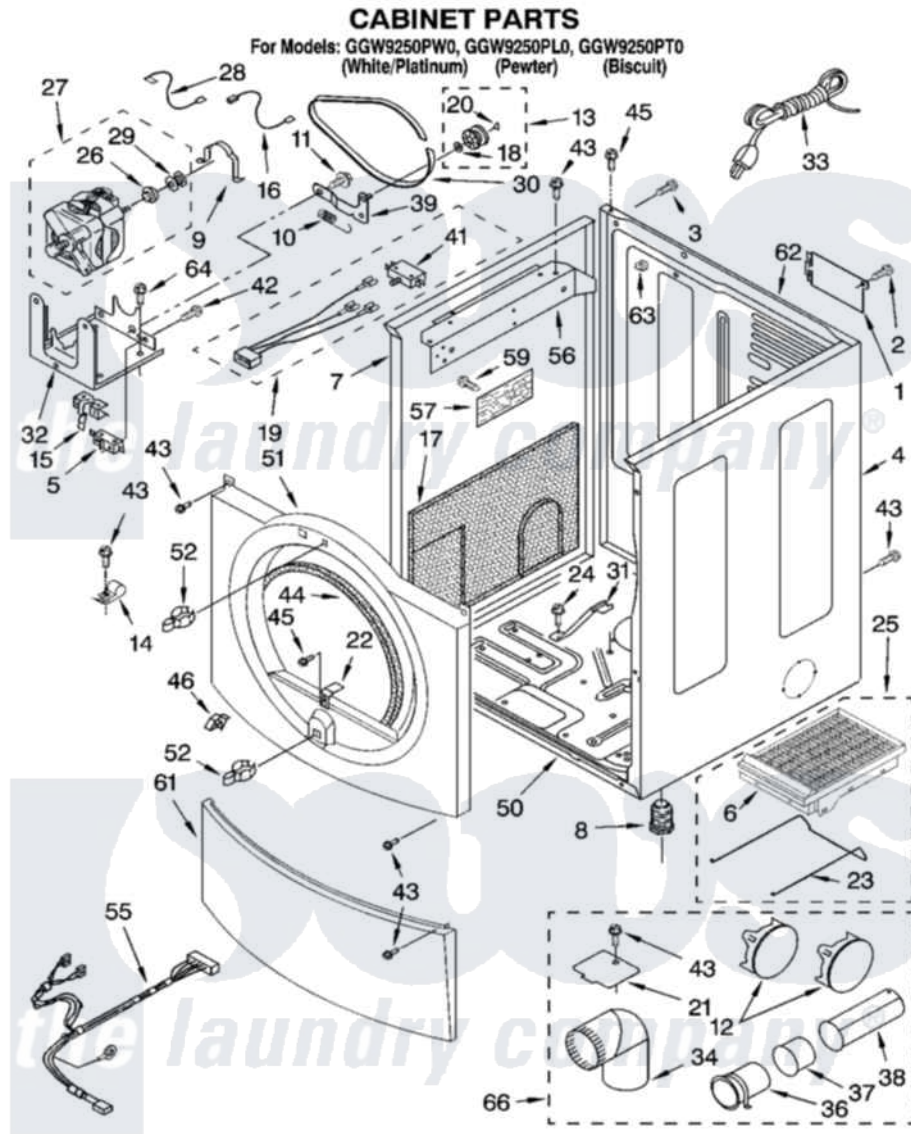

Whirlpool GGW9250PT0 02 - CABINET PARTS

8180499

3

Whirlpool Residential Whirlpool GGW9250PT0 Dryer Parts Parts Diagram 02 - CABINET PARTS
Click on the part number to view part

Item	Original Part Number	Replaced By	Status	Part Description
1	8317340			Cover, Terminal Block
2	3390814	90767		Screw, 8A X 3/8 HeX Washer Head Tapping
3	697776	4331106		Screw, No.10-32 X 7/16
4	8519213	W10131287		Panel
"	8519217	3980359		Panel
"	8519214	W10131288		Panel
5	3394881	279782		Switch-Lid
6	8521959	W10121663		Dryer Rack
7	8519209	W10131287		Panel
"	8519216	3980358		Panel
"	8519210	W10131288		Panel
8	3392100	49621		Feet-Leveling
"	279810			Foot-Optional
9	660658			Clamp, Motor Mounting 343481 685441
10	3387374			Spring, Idler