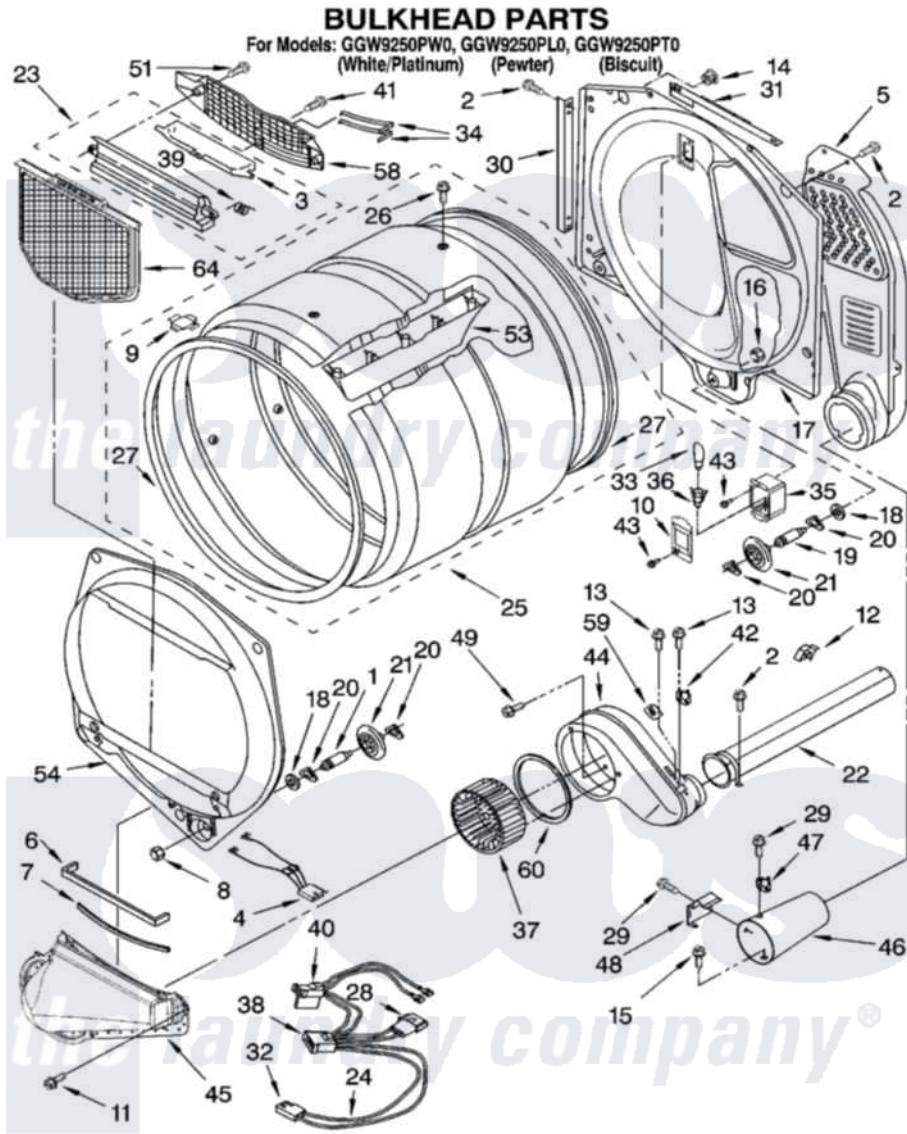

Whirlpool GGW9250PT0 03 - BULKHEAD PARTS

8180499

5

Whirlpool [Residential Whirlpool GGW9250PT0 Dryer Parts](#) Parts Diagram 03 - BULKHEAD PARTS
Click on the part number to view part

Item	Original Part Number	Replaced By	Status	Part Description
1	3399508	W10359271		Shaft, Drum Roller Threads
2	3390647	488729		Screw
3	3394984	8563758		Door, Lint Screen
4	3406653			Harness, Sensor
5	3394346			Air Duct Assembly
6	697813			Seal, Outlet Housing
7	697814	697813		Seal, Outlet Housing
8	3359452			Nut, Lock
9	8066086			Plug, Drum Hole
10	3402841	8532165		Lens, Drum Light
11	359625	487240		Screw, For Mtg. Service Capacitor
12	3388229			Retainer, Toe Panel
13	3390646	W10139210		Screw, 8-18 X 5/16
14	8529007			Plug, Rear Bulkhead
15	693995			Screw, Hex Head
16	3387709			Nut, 3/8-16