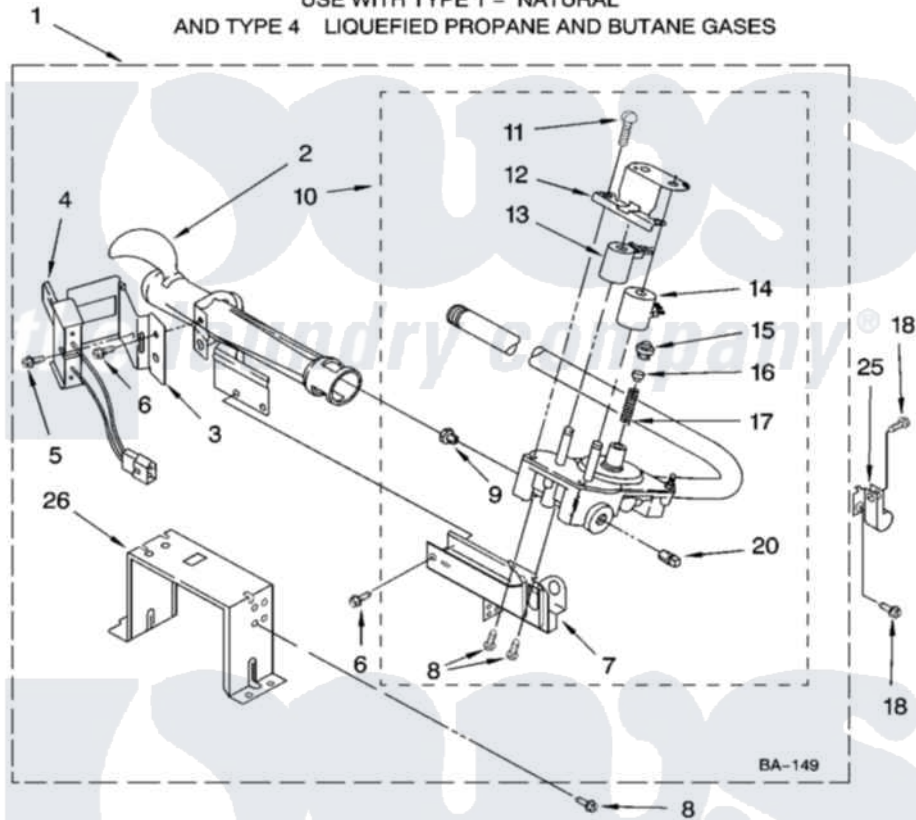

Whirlpool GGW9250PT0 04 - 8318276 BURNER ASSEMBLY

8318276 BURNER ASSEMBLY

For Models: GGW9250PW0, GGW9250PL0, GGW9250PT0
(White/Platinum) (Pewter) (Biscuit)

USE WITH TYPE 1 - NATURAL
AND TYPE 4 LIQUEFIED PROPANE AND BUTANE GASES

8180499

7

Whirlpool Residential Whirlpool GGW9250PT0 Dryer Parts Parts Diagram 04 - 8318276 BURNER ASSEMBLY
Click on the part number to view part

Item	Original Part Number	Replaced By	Status	Part Description
1	8318276	280119		Burner-Gas
2	688617	693140		Burner
3	694298			Bracket, Ignitor
4	686590	279311		Ignitor
5	3393909			Screw, 8-32 X 7/8
6	343641	681414		Screw, 10AB X 1/2
7	3389871		Not Available	Base, Burner
8	3387057			Screw, 10-16 X 1/2 Orifice, Burner
9	234826			Orifice, Burner Type 1
"	229742			Orifice, Burner
"	234868			Orifice, Burner
10	8318281	W10480542		Valve-Gas
11	694421			Screw, Bracket Mounting
12	694538			Bracket, Shunt
13	694540			Coil, 60 Hz
14	694539			Coil, 60 Hz

15	694424		Leak, Limiter
16	694423		Screw, Regulator Adjustment
17	694422		Spring, Regulator
18	3390647	488729	Screw
20	239822	W10295523	Plug, Pipe
25	3387561		Clamp-Pipe
26	3389889		Bracket, Support
"	N/A		Not Available
"	694572	49572A	FOLLOWING PARTS NOT ILLUSTRATED
			Conversion Kit To Type L.p.g.f