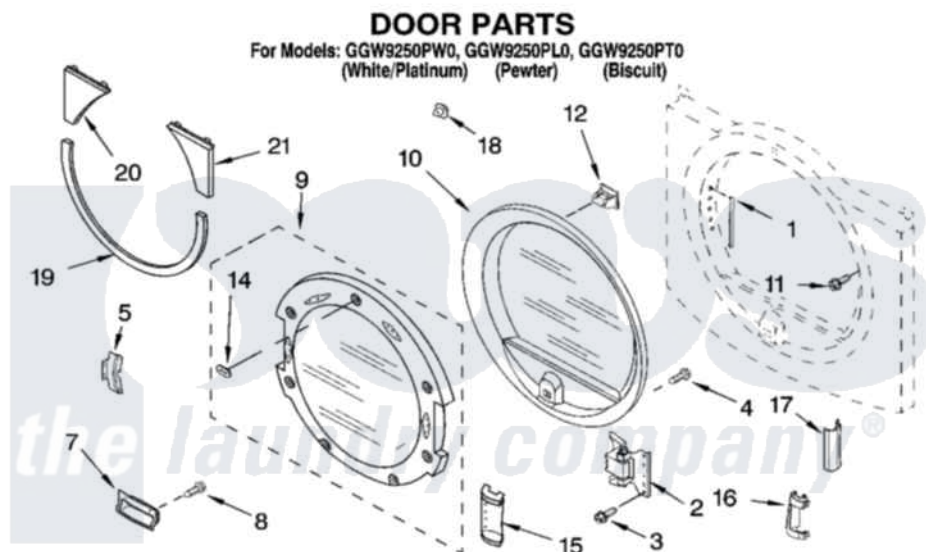

Whirlpool GGW9250PT0 05 - DOOR PARTS

8180499

9

Whirlpool [Residential Whirlpool GGW9250PT0 Dryer Parts](#) Parts Diagram 05 - DOOR PARTS
Click on the part number to view part

Item	Original Part Number	Replaced By	Status	Part Description
1	8563855			Label, Hinge Hole
2	8559709	280200		Hinge
3	342043	486146		Screw
4	9742177			Screw, 8-18 X .625
5	8529539			Bracket, Handle
7	8559739			Handle, Door Assembly
"	8559743			Handle, Door Assembly
"	8559741			Handle, Door Assembly
"	8559738			Handle, Door Assembly Handle, Door Assembly
"	8559742			Handle, Door Assembly Handle, Door Assembly
"	8559740			Handle, Door Assembly Handle, Door Assembly
8	3357011	308685		Side Trim)
9	8541574	8572960		Door Assembly
"	3980079	8572962		Door Assembly

"	3977873	8572961	Door Assembly
10	8546200	8557501	Inner Door Assembly
11	355515		Screw, 8-18 X 11/16
12	3389441		Door Catch Assembly
14	8529540	8303811	Badge, Assembly
15	8528289		Filler Handle
"	3980082		Filler Handle
"	3979771		Filler Handle)
"	8528287		Filler Handle Filler Handle
"	3980101		Filler Handle Filler Handle
"	3979772		Filler Handle Filler Handle
16	8559713		Cover-Hinge, Stationary
"	8559719		Cover-Hinge, Stationary
"	8559717		Cover-Hinge, Stationary
"	8559712		Cover-Hinge, Stationary Cover-Hinge, Stationary
"	8559718	Not Available	Cover-Hinge, Stationary (RH) (Following Parts Not Included) Cover-Hinge, Stationary (LH) (Pewter)
"	8559716		Cover-Hinge, Stationary Cover-Hinge, Stationary
17	8559722		Cover-Hinge, Rotating
"	8559724		Cover-Hinge, Rotating
"	8559723		Cover-Hinge, Rotating
18	8547091	8181929	Clip, Trim
19	8558683	8533767	Trim And Clip Assembly
"	8558685	8533769	Trim And Clip Assembly
"	8558684	Not Available	Trim & Clip Assembly (Lower) (Biscuit)
20	8558687	8529526	Trim And Clip Assembly
"	8558692	3980088	Trim And Clip Assembly
"	8558690	3979783	Trim And Clip Assembly
21	8558689	8529528	Trim And Clip Assembly
"	8558693	3980090	Trim And Clip Assembly
"	8558691	3979784	Trim And Clip Assembly