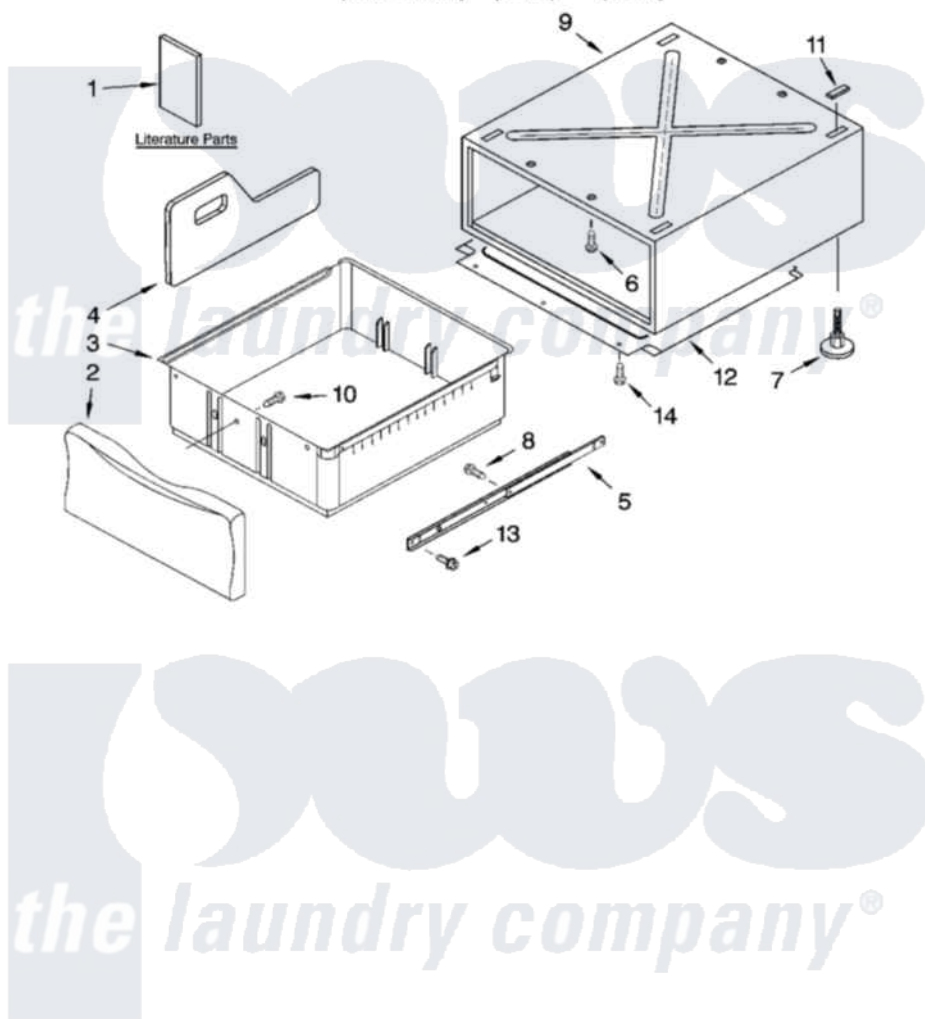

**Whirlpool GGW9250PT0 06 - PEDESTAL PARTS (NOT INCLUDED),
OPTIONAL PARTS (NOT INCLUDED)**

PEDESTAL PARTS (NOT INCLUDED)

For Models: GGW9250PW0, GGW9250PL0, GGW9250PT0
(White/Platinum) (Pewter) (Biscuit)

Whirlpool [Residential Whirlpool GGW9250PT0 Dryer Parts](#) Parts Diagram 06 - PEDESTAL PARTS (NOT INCLUDED),
OPTIONAL PARTS (NOT INCLUDED).
Click on the part number to view part

Item	Original Part Number	Replaced By	Status	Part Description
1	LIT8537141		Not Available	Literature Parts (Installation Instructions)
"	LIT8537342		Not Available	Literature Parts (Parts List)
2	8537870	8538014		Drawer Front Assembly
"	8537871	8538015		Drawer Front Assembly
"	8537872	8538016		Drawer Front Assembly
"	8537908	8538017		Drawer Front Assembly
"	8537931	8538018		Drawer Front Assembly
3	8537883			Drawer Bin
"	8537934			Drawer Bin
4	8537875	280123		Divider
"	8537935	285974		Divider
5	8537850	8578394		Slide Assembly
6	3400111			Screw, 12-14 X 5/8
7	8537852	8563585		Leveling Foot And Nut