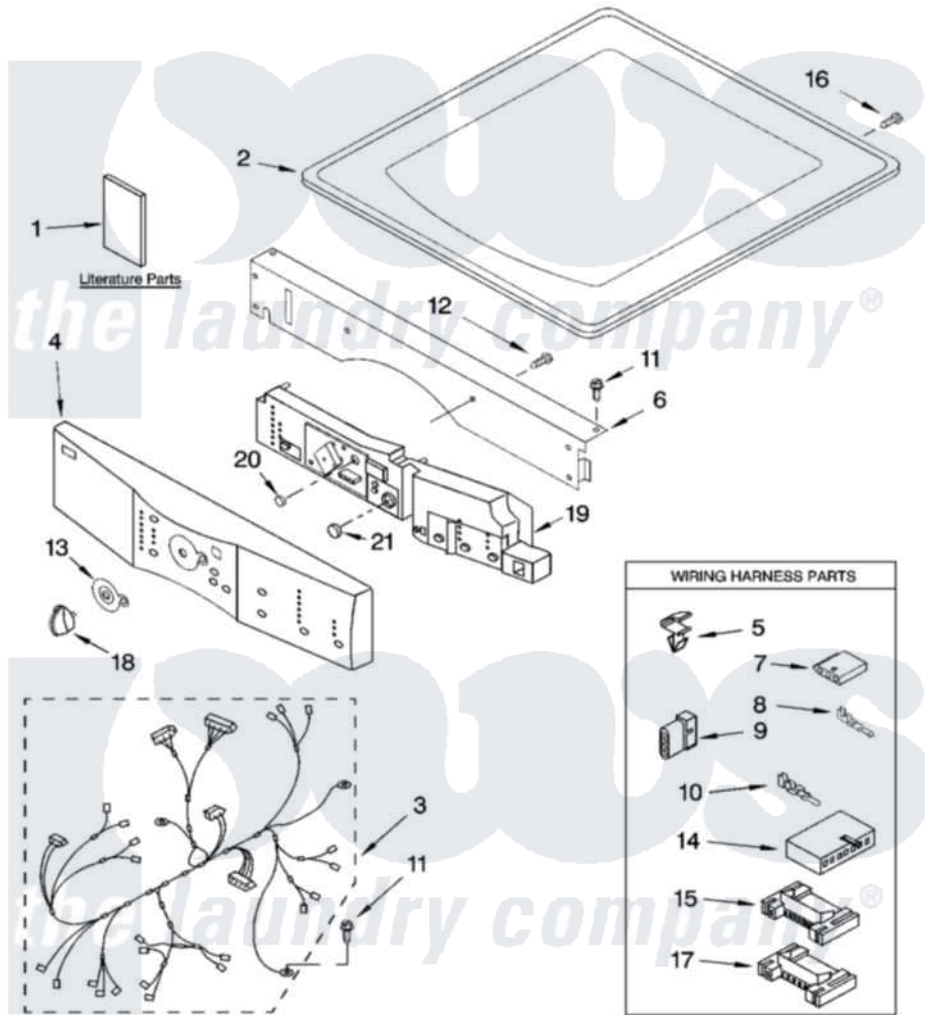

# Whirlpool GGW9250PT1 01 - TOP AND CONSOLE PARTS

## TOP AND CONSOLE PARTS

For Models: GGW9250PW1, GGW9250PL1, GGW9250PT1  
(White/Platinum) (Pewter) (Biscuit)

GAS DRYER

6-05 Printed in U.S.A. (LT)

1

Part No. 8180705

Whirlpool Residential Whirlpool GGW9250PT1 Dryer Parts Parts Diagram 01 - TOP AND CONSOLE PARTS  
Click on the part number to view part

Item	Original Part Number	Replaced By	Status	Part Description
1	8530052		Not Available	Use & Care Guide
"	8558723		Not Available	Tech Sheet
"	8563723		Not Available	Guide, Quick Start
2	8519251	<a href="#">W10117263</a>		Top
"	3980096	<a href="#">3980357</a>		Top
"	8519252	<a href="#">3979307</a>		Top
3	<a href="#">8299950</a>			Harness, Main
4	<a href="#">8558748</a>			Panel, Console
"	<a href="#">8558751</a>			Panel, Console
"	<a href="#">8558750</a>			Panel, Console
5	<a href="#">3394427</a>			Clip-Harness
6	<a href="#">8519271</a>			Bracket, Console
7	<a href="#">353424</a>			Plug, Terminal
8	<a href="#">94614</a>			Terminal
9	<a href="#">3936144</a>			Do-It-Yourself Repair Manuals
10	94613	<a href="#">596797</a>		Terminal

11	3390647	<a href="#">488729</a>	Screw
12	488886	<a href="#">488787</a>	Screw
13	<a href="#">8519406</a>		Bezel, Cycle
14	<a href="#">3936150</a>		Connector, 7-Circuit
15	<a href="#">3395683</a>		Receptacle, Multi-Terminal
16	<a href="#">8281225</a>		Screw, 8-18 X 1/2
17	<a href="#">2203186</a>		Connector, 5-Circuit
18	46197020472	<a href="#">8181859</a>	Knob, Control
"	46197020742	<a href="#">8182050</a>	Knob, Control
"	46197020741	<a href="#">8182049</a>	Knob, Control
19	<a href="#">8558753</a>		User Interface
"	<a href="#">8558756</a>		User Interface
"	<a href="#">8558755</a>		User Interface
20	<a href="#">8561811</a>		Button, Start
21	8561812	Not Available	Button, Pause/Cancel