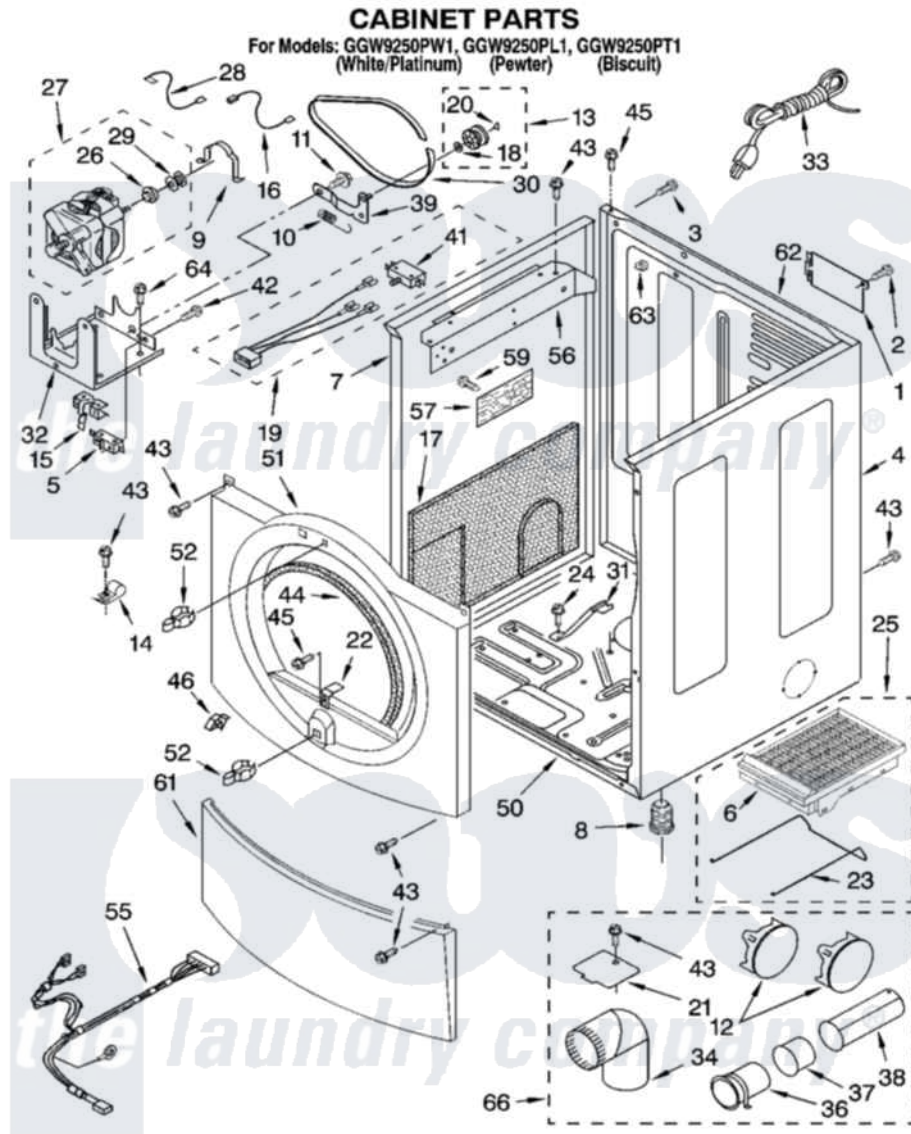

# Whirlpool GGW9250PT1 02 - CABINET PARTS

8180705

3

Whirlpool Residential Whirlpool GGW9250PT1 Dryer Parts Parts Diagram 02 - CABINET PARTS  
Click on the part number to view part

Item	Original Part Number	Replaced By	Status	Part Description
1	<a href="#">8317340</a>			Cover, Terminal Block
2	3390814	<a href="#">90767</a>		Screw, 8A X 3/8 HeX Washer Head Tapping
3	697776	<a href="#">4331106</a>		Screw, No.10-32 X 7/16
4	8519213	<a href="#">W10131287</a>		Panel
"	8519217	<a href="#">3980359</a>		Panel
"	8519214	<a href="#">W10131288</a>		Panel
5	3394881	<a href="#">279782</a>		Switch-Lid
6	8521959	<a href="#">W10121663</a>		Dryer Rack
7	8519209	<a href="#">W10131287</a>		Panel
"	8519216	<a href="#">3980358</a>		Panel
"	8519210	<a href="#">W10131288</a>		Panel
8	3392100	<a href="#">49621</a>		Feet-Leveling
"	<a href="#">279810</a>			Foot-Optional
9	<a href="#">660658</a>			Clamp, Motor Mounting 343481 685441
10	<a href="#">3387374</a>			Spring, Idler