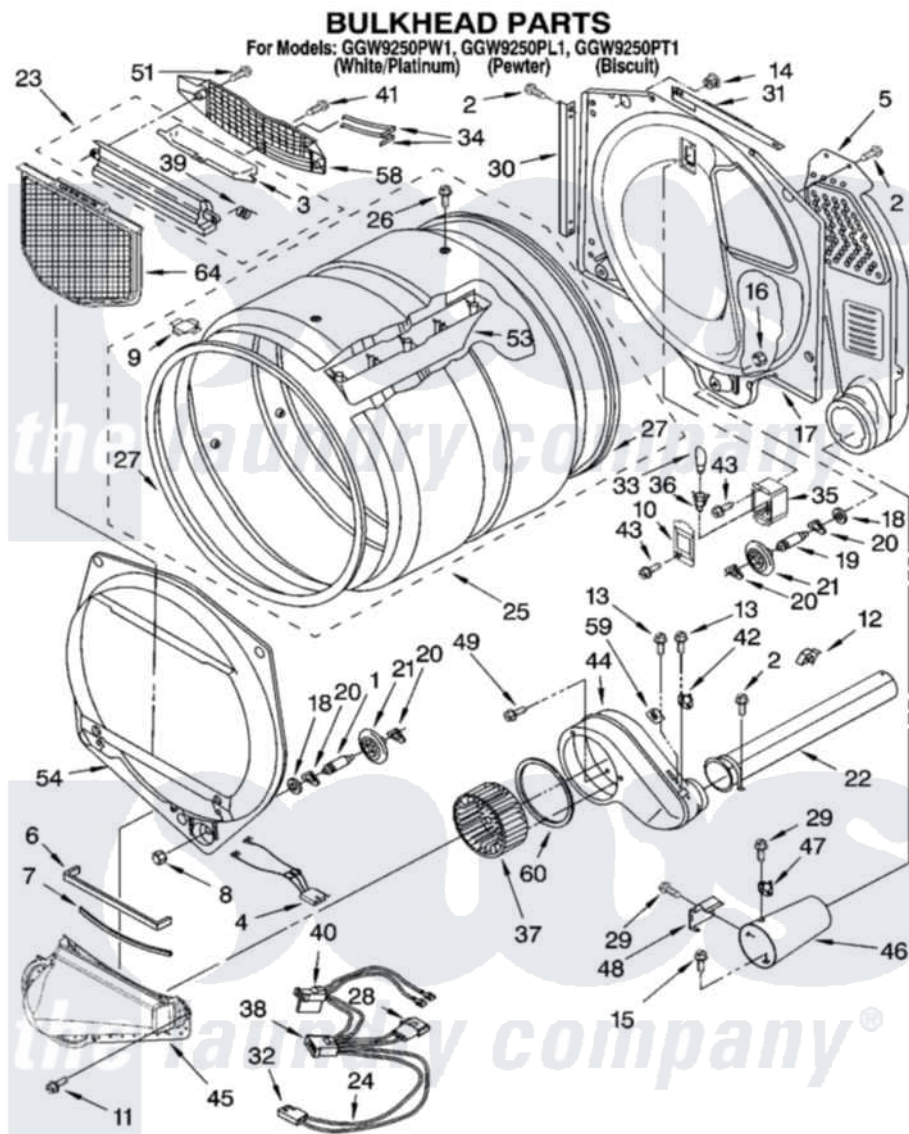

# Whirlpool GGW9250PT1 03 - BULKHEAD PARTS

8180705

5

Whirlpool [Residential Whirlpool GGW9250PT1 Dryer Parts](#) Parts Diagram 03 - BULKHEAD PARTS  
 Click on the part number to view part

Item	Original Part Number	Replaced By	Status	Part Description
1	3399508	<a href="#">W10359271</a>		Shaft, Drum Roller Threads
2	3390647	<a href="#">488729</a>		Screw
3	3394984	<a href="#">8563758</a>		Door, Lint Screen
4	<a href="#">3406653</a>			Harness, Sensor
5	<a href="#">3394346</a>			Air Duct Assembly
6	<a href="#">697813</a>			Seal, Outlet Housing
7	697814	<a href="#">697813</a>		Seal, Outlet Housing
8	<a href="#">3359452</a>			Nut, Lock
9	<a href="#">8066086</a>			Plug, Drum Hole
10	3402841	<a href="#">8532165</a>		Lens, Drum Light
11	359625	<a href="#">487240</a>		Screw, For Mtg. Service Capacitor
12	<a href="#">3388229</a>			Retainer, Toe Panel
13	3390646	<a href="#">W10139210</a>		Screw, 8-18 X 5/16
14	<a href="#">8529007</a>			Plug, Rear Bulkhead
15	<a href="#">693995</a>			Screw, Hex Head
16	<a href="#">3387709</a>			Nut, 3/8-16