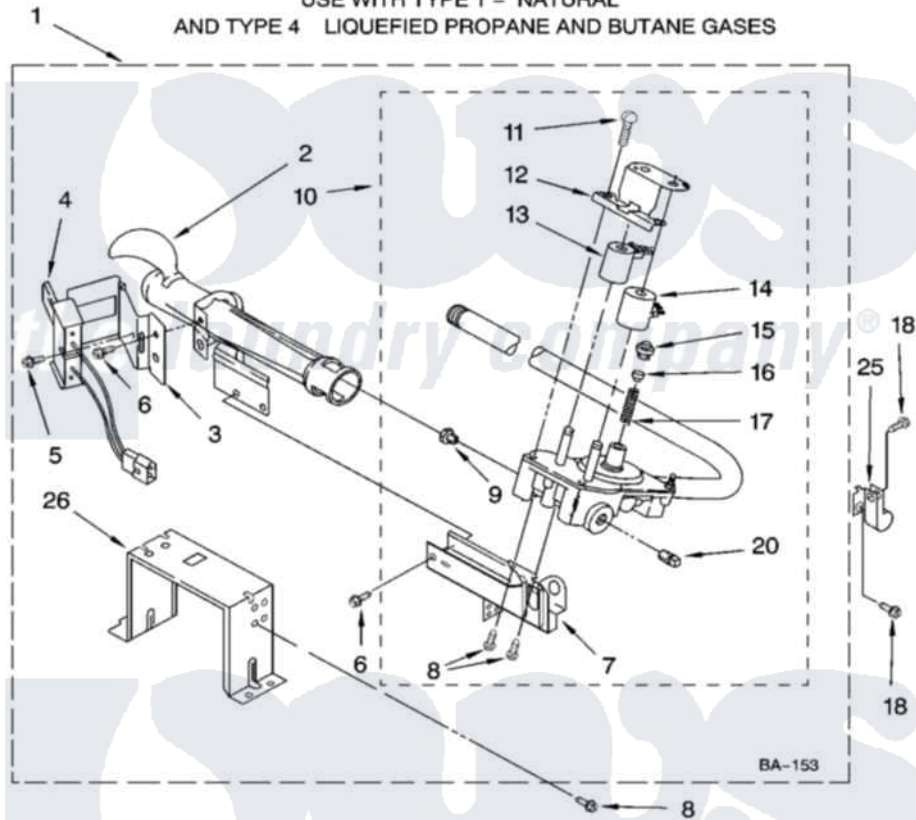

# Whirlpool GGW9250PT1 04 - 8576353 BURNER ASSEMBLY

## 8576353 BURNER ASSEMBLY

For Models: GGW9250PW1, GGW9250PL1, GGW9250PT1  
(White/Platinum) (Pewter) (Biscuit)

USE WITH TYPE 1 - NATURAL  
AND TYPE 4 LIQUEFIED PROPANE AND BUTANE GASES

8180705

7

Whirlpool [Residential Whirlpool GGW9250PT1 Dryer Parts](#) Parts Diagram 04 - 8576353 BURNER ASSEMBLY  
Click on the part number to view part

Item	Original Part Number	Replaced By	Status	Part Description
1	8576353	<a href="#">280119</a>		Burner-Gas
2	688617	<a href="#">693140</a>		Burner
3	<a href="#">694298</a>			Bracket, Ignitor
4	686590	<a href="#">279311</a>		Ignitor
5	<a href="#">3393909</a>			Screw, 8-32 X 7/8
6	343641	<a href="#">681414</a>		Screw, 10AB X 1/2
7	3389871		Not Available	Base, Burner
8	<a href="#">3387057</a>			Screw, 10-16 X 1/2 Orifice, Burner
9	<a href="#">15418</a>			Orifice, Burner Type 1
"	15422		Not Available	ORIFICE, BURNER (TYPE 4) (BUTANE)
"	234867	<a href="#">229742</a>		Orifice, Burner
10	8281914	<a href="#">279923</a>		NAT Gas
11	<a href="#">694421</a>			Screw, Bracket Mounting
12	<a href="#">694538</a>			Bracket, Shunt
13	<a href="#">694540</a>			Coil, 60 Hz