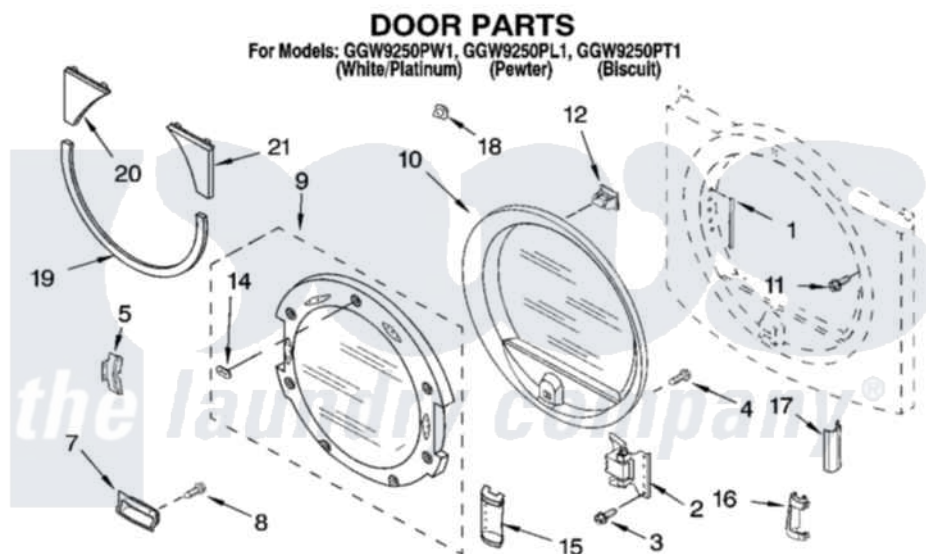

Whirlpool GGW9250PT1 05 - DOOR PARTS, OPTIONAL PARTS (NOT INCLUDED)

8180705

9

Whirlpool [Residential Whirlpool GGW9250PT1 Dryer Parts](#) Parts Diagram 05 - DOOR PARTS, OPTIONAL PARTS (NOT INCLUDED)

[Click on the part number to view part](#)

Item	Original Part Number	Replaced By	Status	Part Description
1	8563855			Label, Hinge Hole
2	8559709	280200		Hinge
3	342043	486146		Screw
4	9742177			Screw, 8-18 X .625
5	8529539			Bracket, Handle
7	8559739			Handle, Door Assembly
"	8559743			Handle, Door Assembly
"	8559741			Handle, Door Assembly
"	8559738			Handle, Door Assembly Handle, Door Assembly
"	8559742			Handle, Door Assembly Handle, Door Assembly
"	8559740			Handle, Door Assembly Handle, Door Assembly
8	3357011	308685		Side Trim)
9	8541574	8572960		Door Assembly