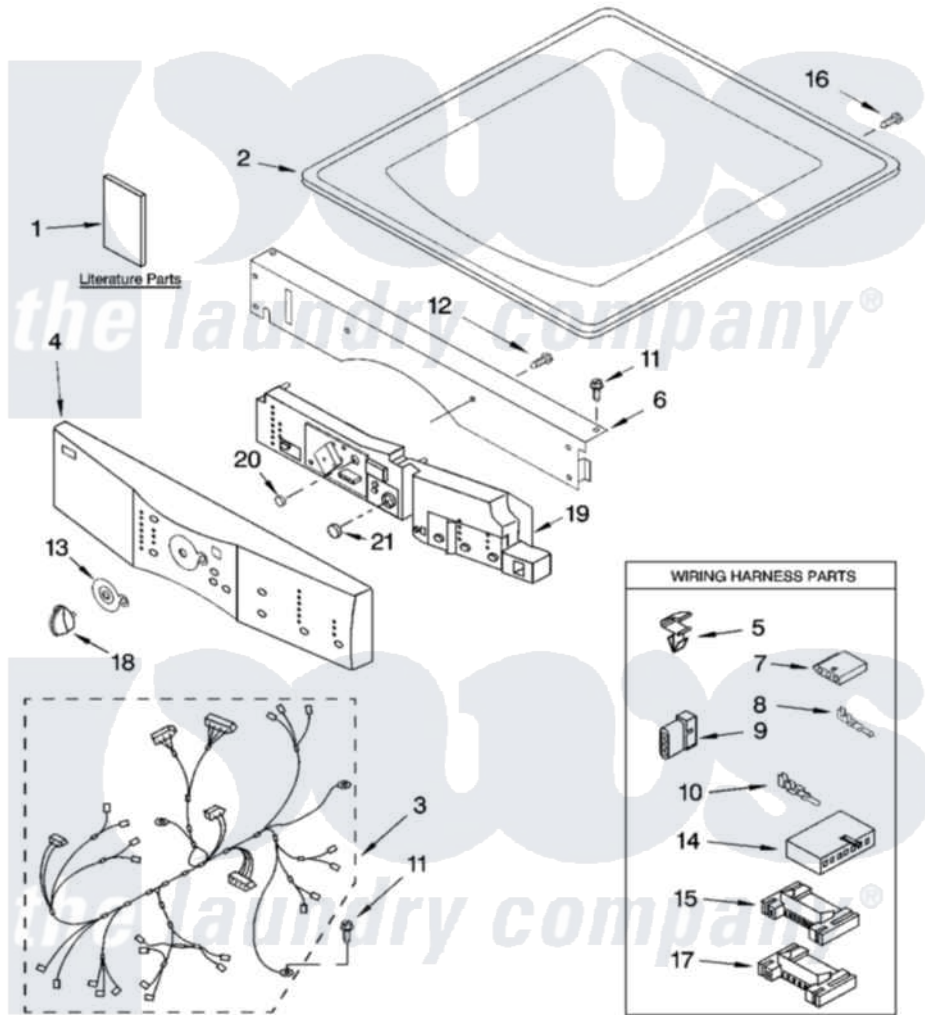

# Whirlpool GGW9250PT2 01 - TOP AND CONSOLE PARTS

## TOP AND CONSOLE PARTS

For Models: GGW9250PW2, GGW9250PL2, GGW9250PT2  
(White/Platinum) (Pewter) (Biscuit)

GAS DRYER

10-05 Litho in U.S.S. (LT)

1

Part No. 8180946

Whirlpool [Residential Whirlpool GGW9250PT2 Dryer Parts](#) Parts Diagram 01 - TOP AND CONSOLE PARTS  
Click on the part number to view part

Item	Original Part Number	Replaced By	Status	Part Description
1	8578186		Not Available	Use & Care Guide
"	8558723		Not Available	Tech Sheet
"	8563723		Not Available	Guide, Quick Start
2	8519251	<a href="#">W10117263</a>		Top
"	3980096	<a href="#">3980357</a>		Top
"	8519252	<a href="#">3979307</a>		Top
3	<a href="#">8299950</a>			Harness, Main
4	<a href="#">8558748</a>			Panel, Console
"	<a href="#">8558751</a>			Panel, Console
"	<a href="#">8558750</a>			Panel, Console
5	<a href="#">3394427</a>			Clip-Harness
6	<a href="#">8519271</a>			Bracket, Console
7	<a href="#">353424</a>			Plug, Terminal
8	<a href="#">94614</a>			Terminal
9	<a href="#">3936144</a>			Do-It-Yourself Repair Manuals
10	94613	<a href="#">596797</a>		Terminal

11	3390647	<a href="#">488729</a>	Screw
12	488886	<a href="#">488787</a>	Screw
13	<a href="#">8519406</a>		Bezel, Cycle
14	<a href="#">3936150</a>		Connector, 7-Circuit
15	<a href="#">3395683</a>		Receptacle, Multi-Terminal
16	<a href="#">8281225</a>		Screw, 8-18 X 1/2
17	<a href="#">2203186</a>		Connector, 5-Circuit
18	46197020472	<a href="#">8181859</a>	Knob, Control
"	46197020742	<a href="#">8182050</a>	Knob, Control
"	46197020741	<a href="#">8182049</a>	Knob, Control
19	<a href="#">8558753</a>		User Interface
"	<a href="#">8558756</a>		User Interface
"	<a href="#">8558755</a>		User Interface
20	<a href="#">8561811</a>		Button, Start
21	8561812	Not Available	Button, Pause/Cancel