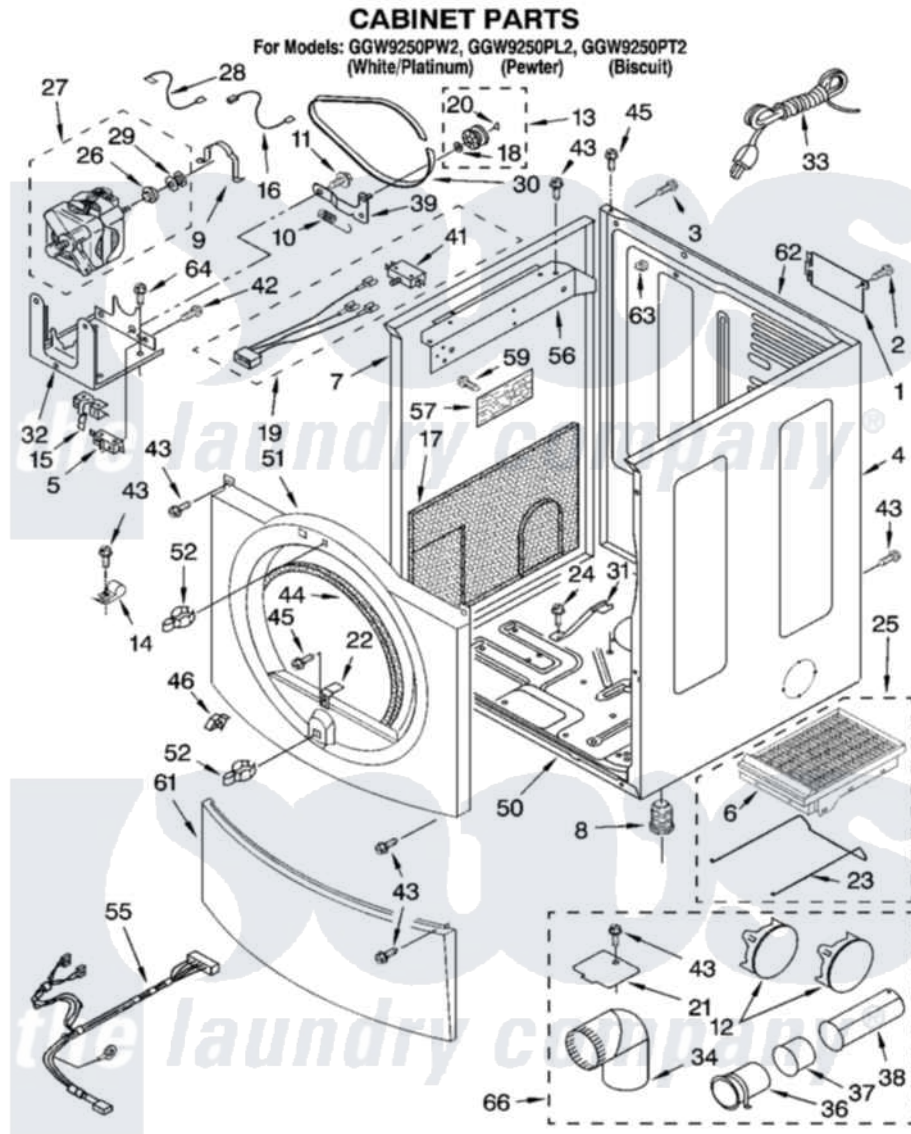

# Whirlpool GGW9250PT2 02 - CABINET PARTS

8180946

3

Whirlpool Residential Whirlpool GGW9250PT2 Dryer Parts Parts Diagram 02 - CABINET PARTS  
Click on the part number to view part

Item	Original Part Number	Replaced By	Status	Part Description
1	<a href="#">8317340</a>			Cover, Terminal Block
2	3390814	<a href="#">90767</a>		Screw, 8A X 3/8 HeX Washer Head Tapping
3	697776	<a href="#">4331106</a>		Screw, No.10-32 X 7/16
4	8519213	<a href="#">W10131287</a>		Panel
"	8519217	<a href="#">3980359</a>		Panel
"	8519214	<a href="#">W10131288</a>		Panel
5	3394881	<a href="#">279782</a>		Switch-Lid
6	8521959	<a href="#">W10121663</a>		Dryer Rack
7	8519209	<a href="#">W10131287</a>		Panel
"	8519216	<a href="#">3980358</a>		Panel
"	8519210	<a href="#">W10131288</a>		Panel
8	3392100	<a href="#">49621</a>		Feet-Leveling
"	<a href="#">279810</a>			Foot-Optional
9	<a href="#">660658</a>			Clamp, Motor Mounting 343481 685441
10	<a href="#">3387374</a>			Spring, Idler