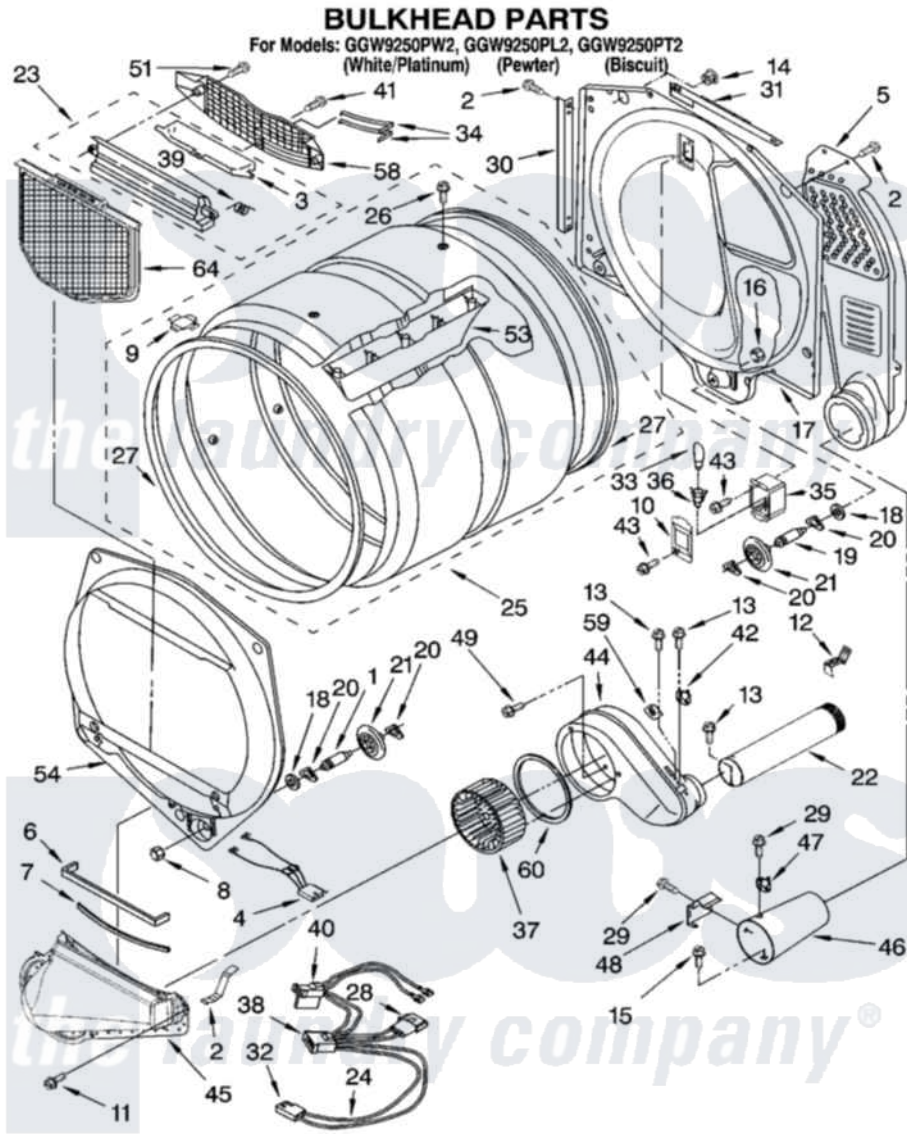

Whirlpool GGW9250PT2 03 - BULKHEAD PARTS

8180946

5

Whirlpool [Residential Whirlpool GGW9250PT2 Dryer Parts](#) Parts Diagram 03 - BULKHEAD PARTS
Click on the part number to view part

Item	Original Part Number	Replaced By	Status	Part Description
1	8575324	W10359271		Shaft, Drum Roller Threads
2	8066208			Clip-Exhaust
3	3394984	8563758		Door, Lint Screen
4	3406653			Harness, Sensor
5	3394346			Air Duct Assembly
6	697813			Seal, Outlet Housing
7	697814	697813		Seal, Outlet Housing
8	3934666	W10080210		Nut, 3/8 X 16
9	8066086			Plug, Drum Hole
10	3402841	8532165		Lens, Drum Light
11	359625	487240		Screw, For Mtg. Service Capacitor
12	8572105			Retainer, Toe Panel
13	8533971	90767		Screw, 8A X 3/8 HeX Washer Head Tapping
14	8529007			Plug, Rear Bulkhead
15	693995			Screw, Hex Head