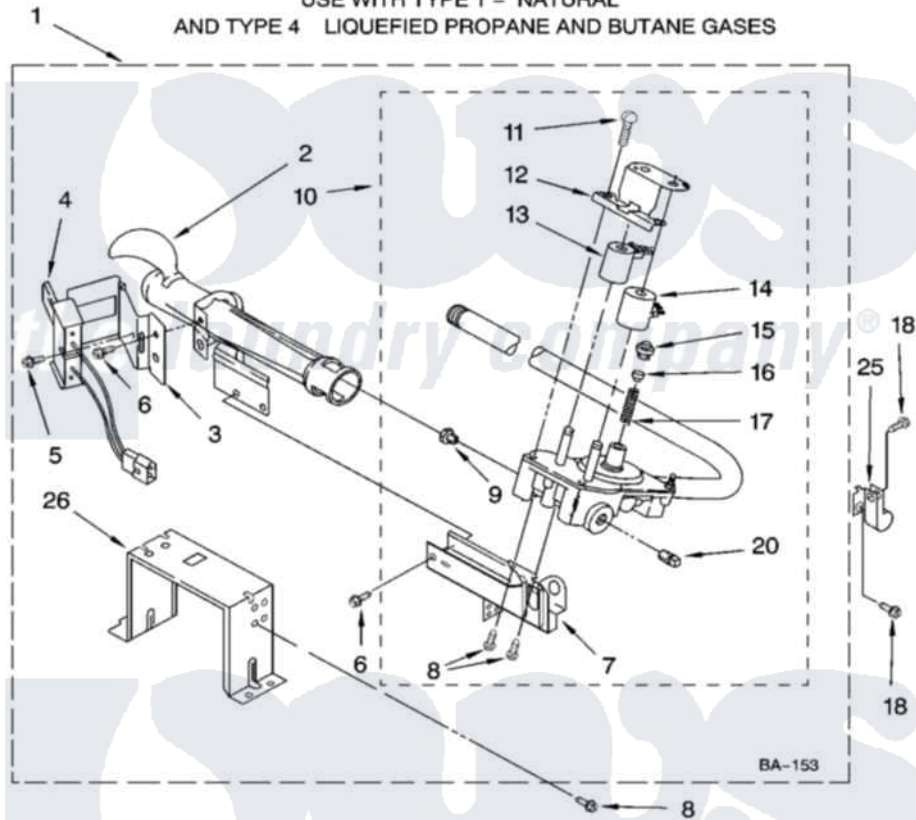

Whirlpool GGW9250PT2 04 - 8576353 BURNER ASSEMBLY

8576353 BURNER ASSEMBLY

For Models: GGW9250PW2, GGW9250PL2, GGW9250PT2
(White/Platinum) (Pewter) (Biscuit)

USE WITH TYPE 1 - NATURAL
AND TYPE 4 LIQUEFIED PROPANE AND BUTANE GASES

8180946

7

Whirlpool [Residential Whirlpool GGW9250PT2 Dryer Parts](#) Parts Diagram 04 - 8576353 BURNER ASSEMBLY
Click on the part number to view part

Item	Original Part Number	Replaced By	Status	Part Description
1	8576353	280119		Burner-Gas
2	688617	693140		Burner
3	694298			Bracket, Ignitor
4	686590	279311		Ignitor
5	3393909			Screw, 8-32 X 7/8
6	343641	681414		Screw, 10AB X 1/2
7	3389871		Not Available	Base, Burner
8	3387057			Screw, 10-16 X 1/2 Orifice, Burner
9	15418			Orifice, Burner Type 1
"	15422		Not Available	ORIFICE, BURNER (TYPE 4) (BUTANE)
"	234867	229742		Orifice, Burner
10	8281914	279923		NAT Gas
11	694421			Screw, Bracket Mounting
12	694538			Bracket, Shunt
13	694540			Coil, 60 Hz