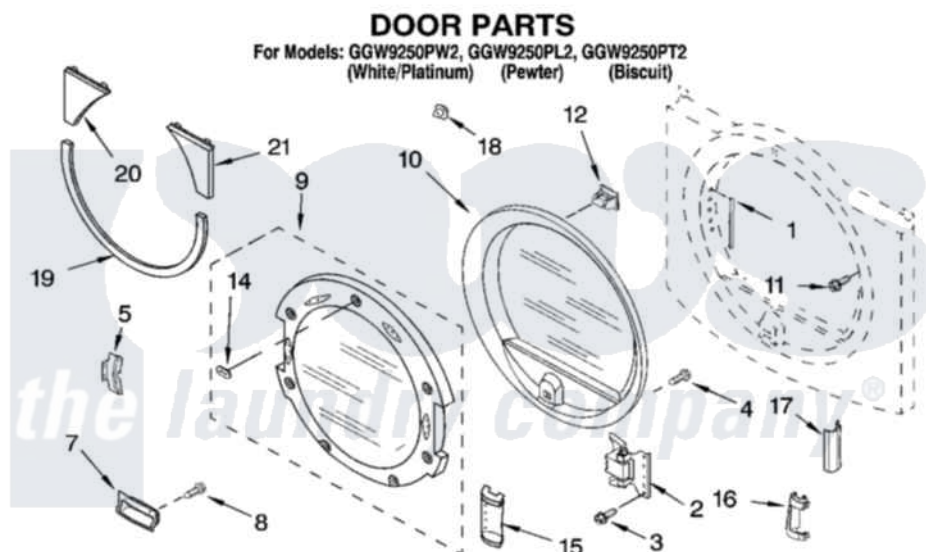

**Whirlpool GGW9250PT2 05 - DOOR PARTS, OPTIONAL PARTS (NOT INCLUDED)**

8180946

9

Whirlpool [Residential Whirlpool GGW9250PT2 Dryer Parts](#) Parts Diagram 05 - DOOR PARTS, OPTIONAL PARTS (NOT INCLUDED)

[Click on the part number to view part](#)

Item	Original Part Number	Replaced By	Status	Part Description
1	<a href="#">8563855</a>			Label, Hinge Hole
2	8559709	<a href="#">280200</a>		Hinge
3	342043	<a href="#">486146</a>		Screw
4	<a href="#">9742177</a>			Screw, 8-18 X .625
5	<a href="#">8529539</a>			Bracket, Handle
7	<a href="#">8559739</a>			Handle, Door Assembly
"	<a href="#">8559743</a>			Handle, Door Assembly
"	<a href="#">8559741</a>			Handle, Door Assembly
"	<a href="#">8559738</a>			Handle, Door Assembly Handle, Door Assembly
"	<a href="#">8559742</a>			Handle, Door Assembly Handle, Door Assembly
"	<a href="#">8559740</a>			Handle, Door Assembly Handle, Door Assembly
8	3357011	<a href="#">308685</a>		Side Trim )
9	<a href="#">8572960</a>			Door Assembly