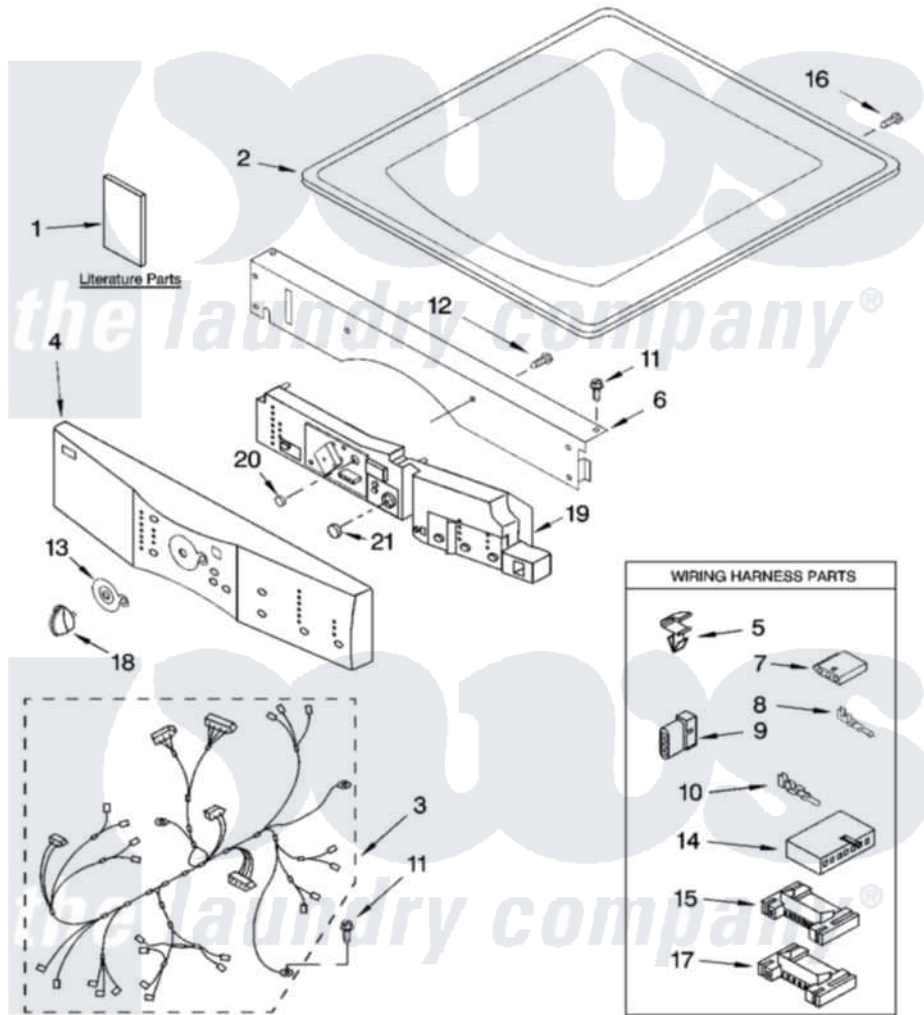

Whirlpool GGW9250PW0 01 - TOP AND CONSOLE PARTS

TOP AND CONSOLE PARTS

For Models: GGW9250PW0, GGW9250PL0, GGW9250PT0
(White/Platinum) (Pewter) (Biscuit)

GAS DRYER

7-04 Printed in U.S.A. (djc)

1

Part No. 8180499

Whirlpool Residential Whirlpool GGW9250PW0 Dryer Parts Parts Diagram 01 - TOP AND CONSOLE PARTS
Click on the part number to view part

Item	Original Part Number	Replaced By	Status	Part Description
1	8530052		Not Available	Use & Care Guide
"	8558723		Not Available	Tech Sheet
2	8519251	W10117263		Top
"	3980096	3980357		Top
"	8519252	3979307		Top
3	8299950			Harness, Main
4	8558748			Panel, Console
"	8558751			Panel, Console
"	8558750			Panel, Console
5	3394427			Clip-Harness
6	8519271			Bracket, Console
7	353424			Plug, Terminal
8	94614			Terminal
9	3936144			Do-It-Yourself Repair Manuals
10	94613	596797		Terminal
11	3390647	488729		Screw

12	488886	488787	Screw
13	8519406		Bezel, Cycle
14	3936150		Connector, 7-Circuit
15	3395683		Receptacle, Multi-Terminal
16	8281225		Screw, 8-18 X 1/2
17	2203186		Connector, 5-Circuit
18	46197020472	8181859	Knob, Control
"	46197020742	8182050	Knob, Control
"	46197020741	8182049	Knob, Control
19	8558753		User Interface
"	8558756		User Interface
"	8558755		User Interface
20	8561811		Button, Start
21	8561812	Not Available	Button, Pause/Cancel