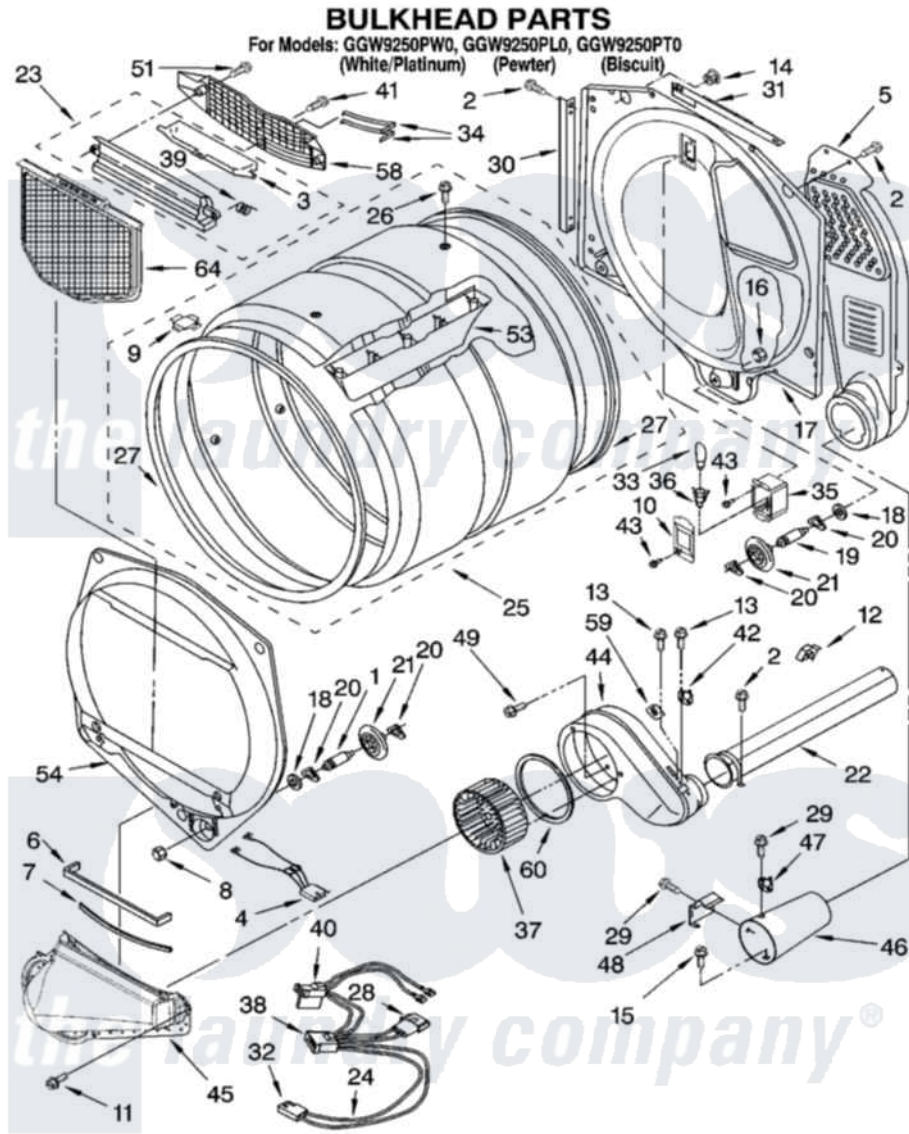

# Whirlpool GGW9250PW0 03 - BULKHEAD PARTS

8180499

5

Whirlpool Residential Whirlpool GGW9250PW0 Dryer Parts Parts Diagram 03 - BULKHEAD PARTS  
 Click on the part number to view part

Item	Original Part Number	Replaced By	Status	Part Description
1	3399508	<a href="#">W10359271</a>		Shaft, Drum Roller Threads
2	3390647	<a href="#">488729</a>		Screw
3	3394984	<a href="#">8563758</a>		Door, Lint Screen
4	<a href="#">3406653</a>			Harness, Sensor
5	<a href="#">3394346</a>			Air Duct Assembly
6	<a href="#">697813</a>			Seal, Outlet Housing
7	697814	<a href="#">697813</a>		Seal, Outlet Housing
8	<a href="#">3359452</a>			Nut, Lock
9	<a href="#">8066086</a>			Plug, Drum Hole
10	3402841	<a href="#">8532165</a>		Lens, Drum Light
11	359625	<a href="#">487240</a>		Screw, For Mtg. Service Capacitor
12	<a href="#">3388229</a>			Retainer, Toe Panel
13	3390646	<a href="#">W10139210</a>		Screw, 8-18 X 5/16
14	<a href="#">8529007</a>			Plug, Rear Bulkhead
15	<a href="#">693995</a>			Screw, Hex Head
16	<a href="#">3387709</a>			Nut, 3/8-16