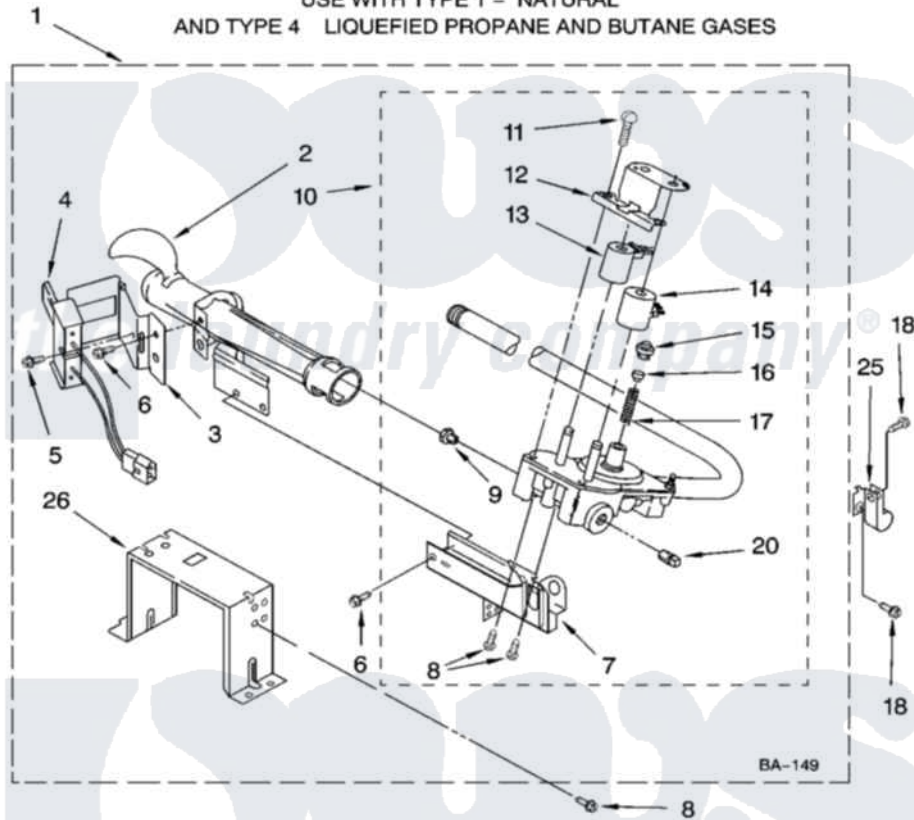

Whirlpool GGW9250PW0 04 - 8318276 BURNER ASSEMBLY

8318276 BURNER ASSEMBLY

For Models: GGW9250PW0, GGW9250PL0, GGW9250PT0
(White/Platinum) (Pewter) (Biscuit)

USE WITH TYPE 1 - NATURAL
AND TYPE 4 LIQUEFIED PROPANE AND BUTANE GASES

8180499

7

Whirlpool [Residential Whirlpool GGW9250PW0 Dryer Parts](#) Parts Diagram 04 - 8318276 BURNER ASSEMBLY
Click on the part number to view part

Item	Original Part Number	Replaced By	Status	Part Description
1	8318276	280119		Burner-Gas
2	688617	693140		Burner
3	694298			Bracket, Ignitor
4	686590	279311		Ignitor
5	3393909			Screw, 8-32 X 7/8
6	343641	681414		Screw, 10AB X 1/2
7	3389871		Not Available	Base, Burner
8	3387057			Screw, 10-16 X 1/2 Orifice, Burner
9	234826			Orifice, Burner Type 1
"	229742			Orifice, Burner
"	234868			Orifice, Burner
10	8318281	W10480542		Valve-Gas
11	694421			Screw, Bracket Mounting
12	694538			Bracket, Shunt
13	694540			Coil, 60 Hz
14	694539			Coil, 60 Hz

15	694424		Leak, Limiter
16	694423		Screw, Regulator Adjustment
17	694422		Spring, Regulator
18	3390647	488729	Screw
20	239822	W10295523	Plug, Pipe
25	3387561		Clamp-Pipe
26	3389889		Bracket, Support
"	N/A		FOLLOWING PARTS NOT ILLUSTRATED
"	694572	49572A	Conversion Kit To Type L.p.g.f