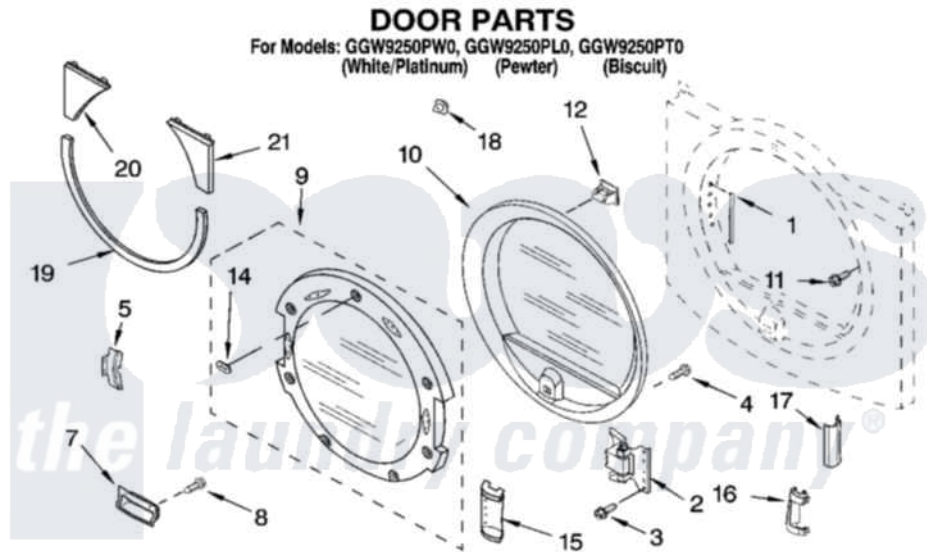

Whirlpool GGW9250PW0 05 - DOOR PARTS

8180499

9

Whirlpool [Residential Whirlpool GGW9250PW0 Dryer Parts](#) Parts Diagram 05 - DOOR PARTS
Click on the part number to view part

Item	Original Part Number	Replaced By	Status	Part Description
1	8563855			Label, Hinge Hole
2	8559709	280200		Hinge
3	342043	486146		Screw
4	9742177			Screw, 8-18 X .625
5	8529539			Bracket, Handle
7	8559739			Handle, Door Assembly
"	8559743			Handle, Door Assembly
"	8559741			Handle, Door Assembly
"	8559738			Handle, Door Assembly Handle, Door Assembly
"	8559742			Handle, Door Assembly Handle, Door Assembly
"	8559740			Handle, Door Assembly Handle, Door Assembly
8	3357011	308685		Side Trim)
9	8541574	8572960		Door Assembly
"	3980079	8572962		Door Assembly

"	3977873	8572961	Door Assembly
10	8546200	8557501	Inner Door Assembly
11	355515		Screw, 8-18 X 11/16
12	3389441		Door Catch Assembly
14	8529540	8303811	Badge, Assembly
15	8528289		Filler Handle
"	3980082		Filler Handle
"	3979771		Filler Handle)
"	8528287		Filler Handle Filler Handle
"	3980101		Filler Handle Filler Handle
"	3979772		Filler Handle Filler Handle
16	8559713		Cover-Hinge, Stationary
"	8559719		Cover-Hinge, Stationary
"	8559717		Cover-Hinge, Stationary
"	8559712		Cover-Hinge, Stationary Cover-Hinge, Stationary
"	8559718	Not Available	Cover-Hinge, Stationary (RH) (Following Parts Not Included) Cover-Hinge, Stationary (LH) (Pewter)
"	8559716		Cover-Hinge, Stationary Cover-Hinge, Stationary
17	8559722		Cover-Hinge, Rotating
"	8559724		Cover-Hinge, Rotating
"	8559723		Cover-Hinge, Rotating
18	8547091	8181929	Clip, Trim
19	8558683	8533767	Trim And Clip Assembly
"	8558685	8533769	Trim And Clip Assembly
"	8558684	Not Available	Trim & Clip Assembly (Lower) (Biscuit)
20	8558687	8529526	Trim And Clip Assembly
"	8558692	3980088	Trim And Clip Assembly
"	8558690	3979783	Trim And Clip Assembly
21	8558689	8529528	Trim And Clip Assembly
"	8558693	3980090	Trim And Clip Assembly
"	8558691	3979784	Trim And Clip Assembly