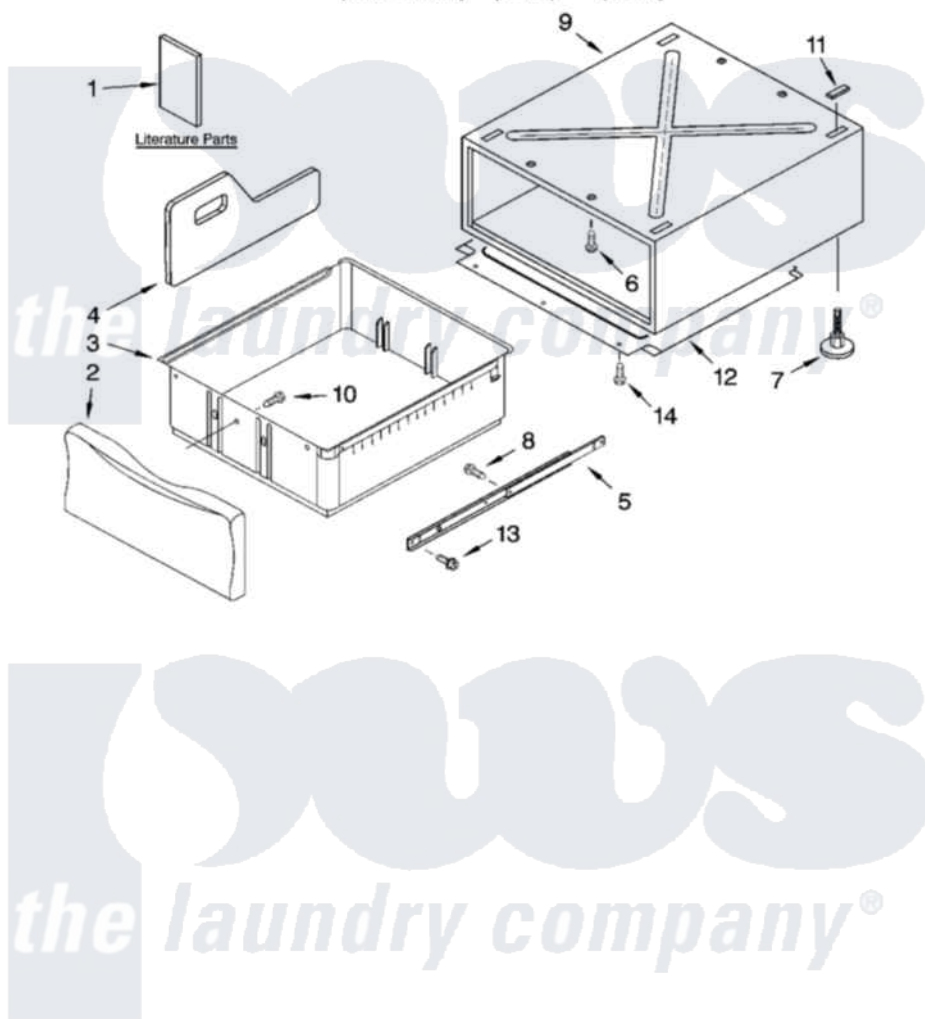

**Whirlpool GGW9250PW0 06 - PEDESTAL PARTS (NOT INCLUDED),  
OPTIONAL PARTS (NOT INCLUDED)**

**PEDESTAL PARTS (NOT INCLUDED)**

For Models: GGW9250PW0, GGW9250PL0, GGW9250PT0  
(White/Platinum) (Pewter) (Biscuit)

Whirlpool Residential Whirlpool GGW9250PW0 Dryer Parts Parts Diagram 06 - PEDESTAL PARTS (NOT INCLUDED),  
OPTIONAL PARTS (NOT INCLUDED).  
Click on the part number to view part

Item	Original Part Number	Replaced By	Status	Part Description
1	LIT8537141		Not Available	Literature Parts (Installation Instructions)
"	LIT8537342		Not Available	Literature Parts (Parts List)
2	8537870	<a href="#">8538014</a>		Drawer Front Assembly
"	8537871	<a href="#">8538015</a>		Drawer Front Assembly
"	8537872	<a href="#">8538016</a>		Drawer Front Assembly
"	8537908	<a href="#">8538017</a>		Drawer Front Assembly
"	8537931	<a href="#">8538018</a>		Drawer Front Assembly
3	<a href="#">8537883</a>			Drawer Bin
"	<a href="#">8537934</a>			Drawer Bin
4	8537875	<a href="#">280123</a>		Divider
"	8537935	<a href="#">285974</a>		Divider
5	8537850	<a href="#">8578394</a>		Slide Assembly
6	<a href="#">3400111</a>			Screw, 12-14 X 5/8
7	8537852	<a href="#">8563585</a>		Leveling Foot And Nut