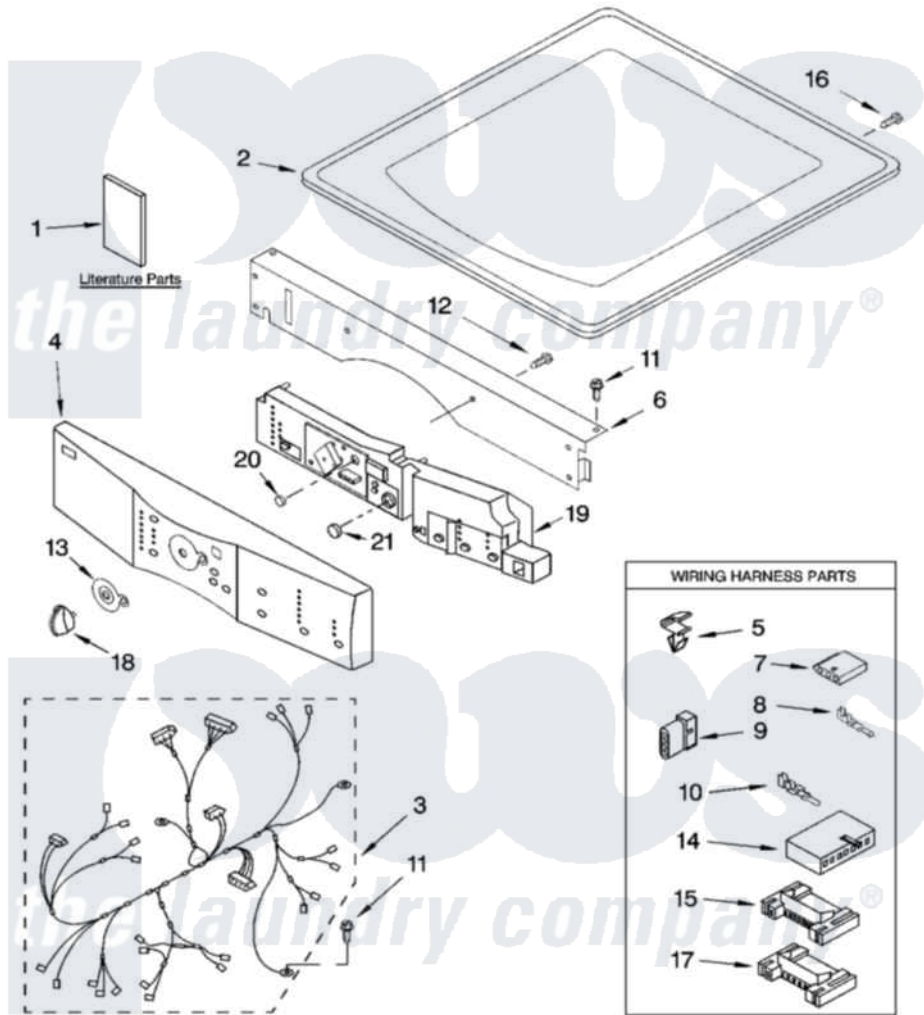

# Whirlpool GGW9250PW3 01 - TOP AND CONSOLE PARTS

## TOP AND CONSOLE PARTS

For Models: GGW9250PW3, GGW9250PL3, GGW9250PT3  
(White/Platinum) (Pewter) (Biscuit)

GAS DRYER

3-06 LITHO IN U.S.A. (LT)

1

Part No. 8181216

Whirlpool Residential Whirlpool GGW9250PW3 Dryer Parts Parts Diagram 01 - TOP AND CONSOLE PARTS  
Click on the part number to view part

Item	Original Part Number	Replaced By	Status	Part Description
1	8578186		Not Available	Use & Care Guide
"	8558723		Not Available	Tech Sheet
"	8563723		Not Available	Guide, Quick Start
2	8519251	<a href="#">W10117263</a>		Top
"	3980096	<a href="#">3980357</a>		Top
"	8519252	<a href="#">3979307</a>		Top
3	<a href="#">8299950</a>			Harness, Main
4	<a href="#">8558748</a>			Panel, Console
"	<a href="#">8558751</a>			Panel, Console
"	<a href="#">8558750</a>			Panel, Console
5	<a href="#">3394427</a>			Clip-Harness
6	<a href="#">8519271</a>			Bracket, Console
7	<a href="#">353424</a>			Plug, Terminal
8	<a href="#">94614</a>			Terminal
9	<a href="#">3936144</a>			Do-It-Yourself Repair Manuals
10	94613	<a href="#">596797</a>		Terminal

11	3390647	<a href="#">488729</a>	Screw
12	488886	<a href="#">488787</a>	Screw
13	<a href="#">8519406</a>		Bezel, Cycle
14	<a href="#">3936150</a>		Connector, 7-Circuit
15	<a href="#">3395683</a>		Receptacle, Multi-Terminal
16	<a href="#">8281225</a>		Screw, 8-18 X 1/2
17	<a href="#">2203186</a>		Connector, 5-Circuit
18	46197020472	<a href="#">8181859</a>	Knob, Control
"	46197020742	<a href="#">8182050</a>	Knob, Control
"	46197020741	<a href="#">8182049</a>	Knob, Control
19	<a href="#">8558753</a>		User Interface
"	<a href="#">8558756</a>		User Interface
"	<a href="#">8558755</a>		User Interface
20	<a href="#">8561811</a>		Button, Start
21	8561812	Not Available	Button, Pause/Cancel