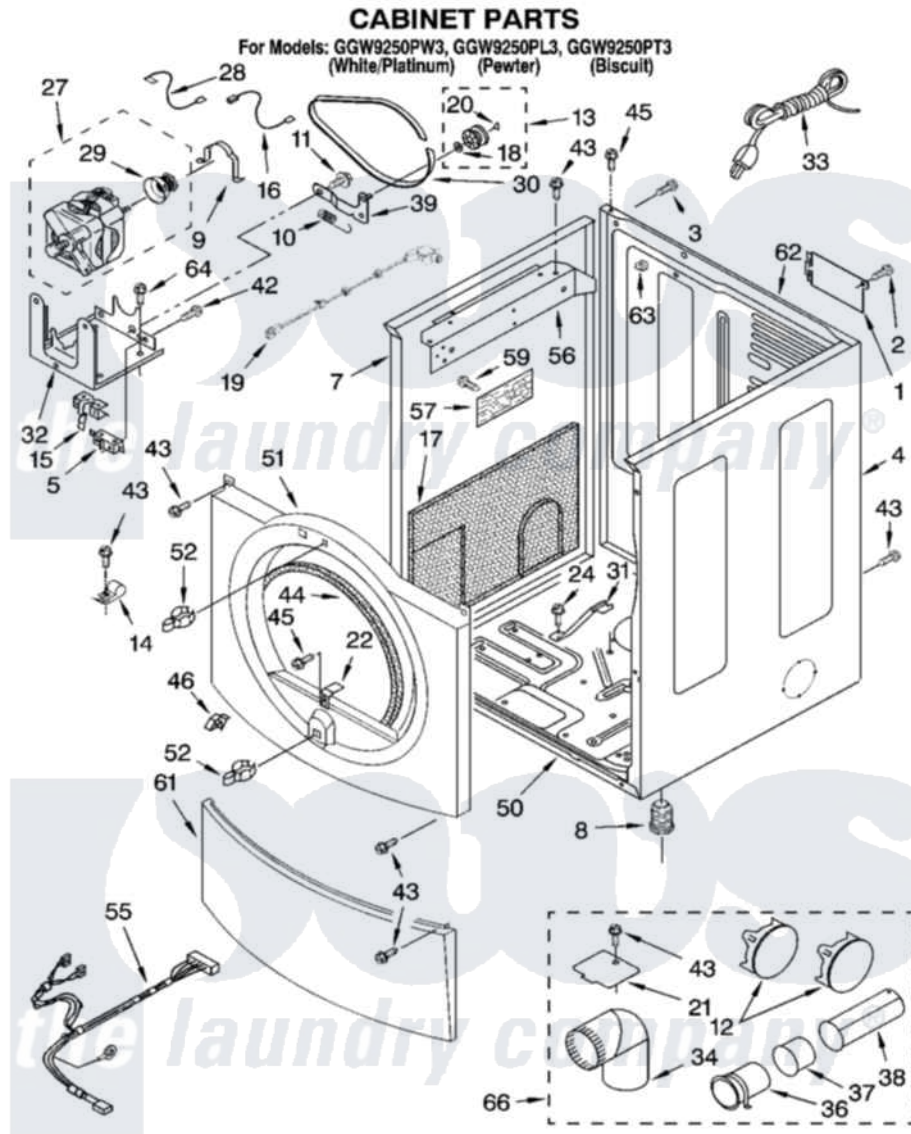

# Whirlpool GGW9250PW3 02 - CABINET PARTS

8181216

3

Whirlpool [Residential Whirlpool GGW9250PW3 Dryer Parts](#) Parts Diagram 02 - CABINET PARTS  
Click on the part number to view part

Item	Original Part Number	Replaced By	Status	Part Description
1	<a href="#">8317340</a>			Cover, Terminal Block
2	3390814	<a href="#">90767</a>		Screw, 8A X 3/8 HeX Washer Head Tapping
3	697776	<a href="#">4331106</a>		Screw, No.10-32 X 7/16
4	8519213	<a href="#">W10131287</a>		Panel
"	8519217	<a href="#">3980359</a>		Panel
"	8519214	<a href="#">W10131288</a>		Panel
5	3394881	<a href="#">279782</a>		Switch-Lid
7	8519209	<a href="#">W10131287</a>		Panel
"	8519216	<a href="#">3980358</a>		Panel
"	8519210	<a href="#">W10131288</a>		Panel
8	3392100	<a href="#">49621</a>		Feet-Leveling
"	<a href="#">279810</a>			Foot-Optional
9	<a href="#">660658</a>			Clamp, Motor Mounting 343481 685441
10	<a href="#">3387374</a>			Spring, Idler
11	<a href="#">3389420</a>			Retainer-Idler 1/4-20 X 1/16