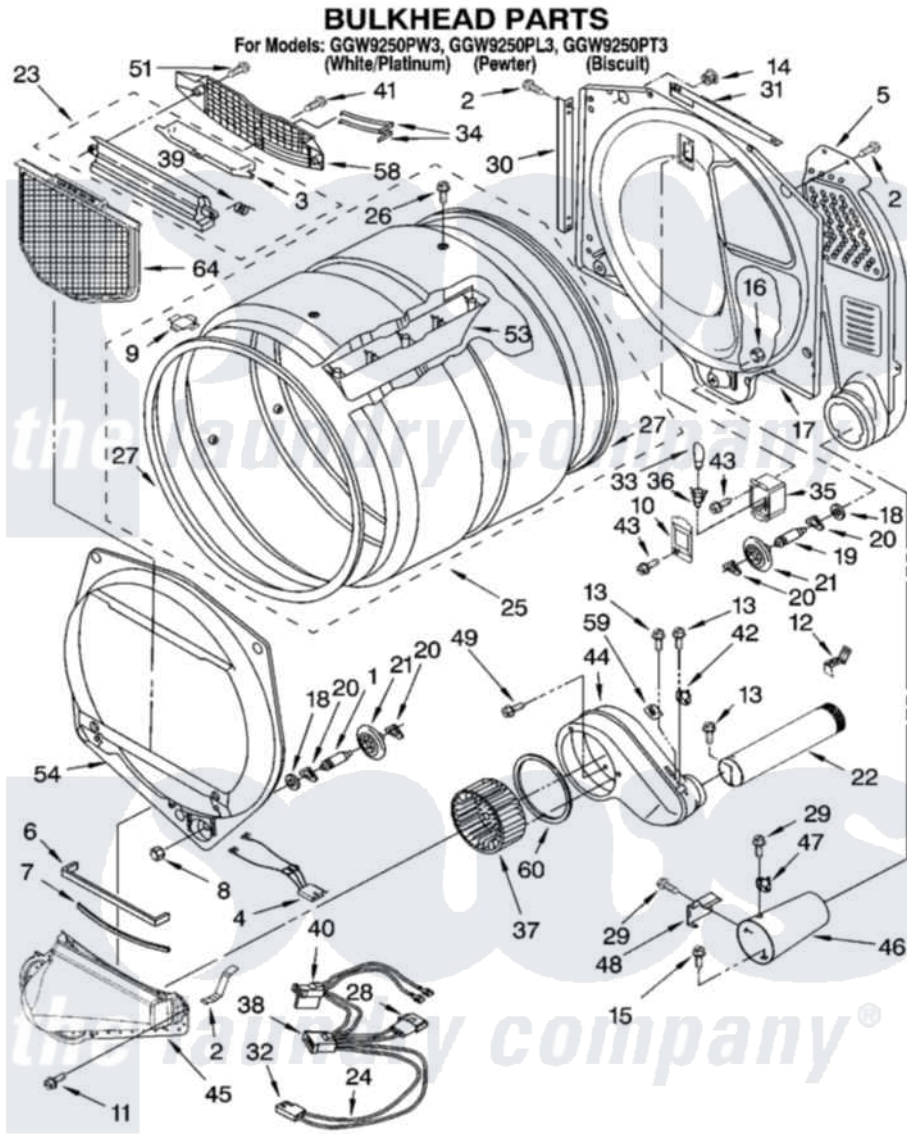

Whirlpool GGW9250PW3 03 - BULKHEAD PARTS

8181216

5

Whirlpool Residential Whirlpool GGW9250PW3 Dryer Parts Parts Diagram 03 - BULKHEAD PARTS
Click on the part number to view part

Item	Original Part Number	Replaced By	Status	Part Description
1	8575324	W10359271		Shaft, Drum Roller Threads
2	8066208			Clip-Exhaust
3	3394984	8563758		Door, Lint Screen
4	3406653			Harness, Sensor
5	3394346			Air Duct Assembly
6	697813			Seal, Outlet Housing
7	697814	697813		Seal, Outlet Housing
8	3934666	W10080210		Nut, 3/8 X 16
9	8066086			Plug, Drum Hole
10	3402841	8532165		Lens, Drum Light
11	359625	487240		Screw, For Mtg. Service Capacitor
12	8572105			Retainer, Toe Panel
13	8533971	90767		Screw, 8A X 3/8 HeX Washer Head Tapping
14	8529007			Plug, Rear Bulkhead
15	693995			Screw, Hex Head