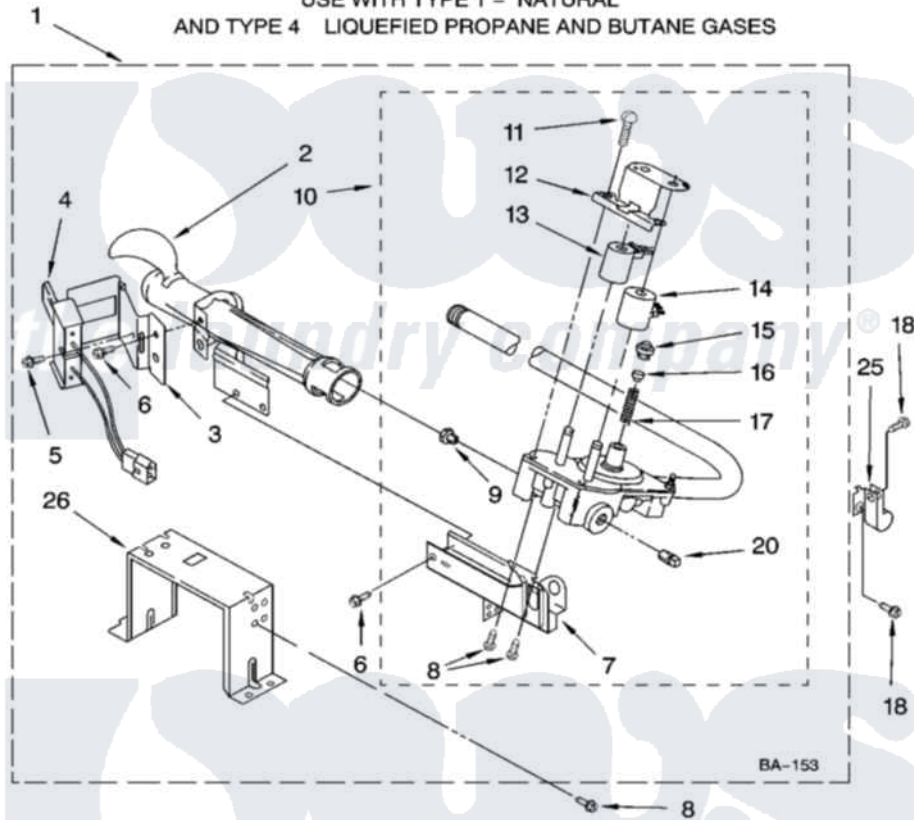

# Whirlpool GGW9250PW3 04 - 8576353 BURNER ASSEMBLY

## 8576353 BURNER ASSEMBLY

For Models: GGW9250PW3, GGW9250PL3, GGW9250PT3  
(White/Platinum) (Pewter) (Biscuit)

USE WITH TYPE 1 - NATURAL  
AND TYPE 4 LIQUEFIED PROPANE AND BUTANE GASES

8181216

7

Whirlpool [Residential Whirlpool GGW9250PW3 Dryer Parts](#) Parts Diagram 04 - 8576353 BURNER ASSEMBLY  
Click on the part number to view part

Item	Original Part Number	Replaced By	Status	Part Description
1	8576353	<a href="#">280119</a>		Burner-Gas
2	688617	<a href="#">693140</a>		Burner
3	<a href="#">694298</a>			Bracket, Ignitor
4	686590	<a href="#">279311</a>		Ignitor
5	<a href="#">3393909</a>			Screw, 8-32 X 7/8
6	343641	<a href="#">681414</a>		Screw, 10AB X 1/2
7	3389871		Not Available	Base, Burner
8	<a href="#">3387057</a>			Screw, 10-16 X 1/2 Orifice, Burner
9	<a href="#">15418</a>			Orifice, Burner Type 1
"	15422		Not Available	ORIFICE, BURNER (TYPE 4) (BUTANE)
"	234867	<a href="#">229742</a>		Orifice, Burner
10	8281914	<a href="#">279923</a>		NAT Gas
11	<a href="#">694421</a>			Screw, Bracket Mounting
12	<a href="#">694538</a>			Bracket, Shunt
13	<a href="#">694540</a>			Coil, 60 Hz