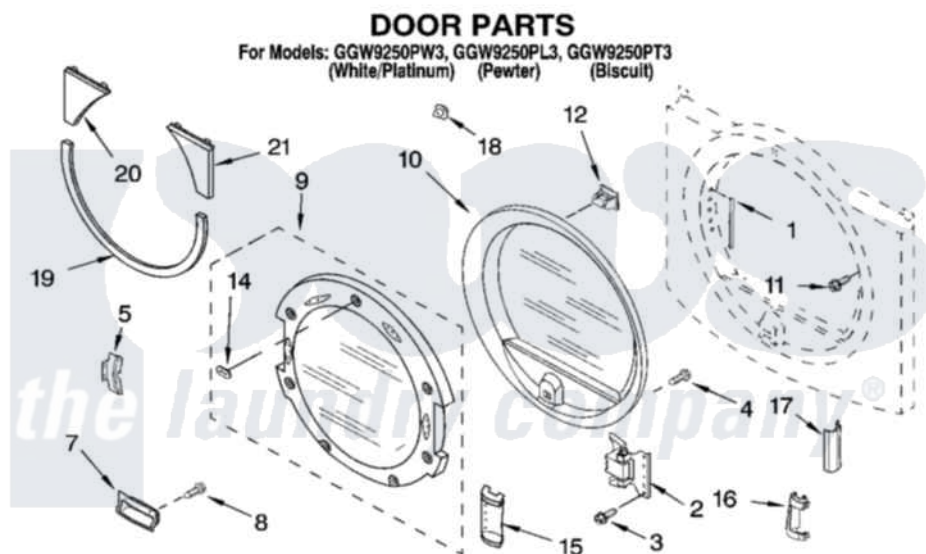

Whirlpool GGW9250PW3 05 - DOOR PARTS, OPTIONAL PARTS (NOT INCLUDED)

8181216

9

Whirlpool [Residential Whirlpool GGW9250PW3 Dryer Parts](#) Parts Diagram 05 - DOOR PARTS, OPTIONAL PARTS (NOT INCLUDED)

[Click on the part number to view part](#)

| Item | Original Part Number | Replaced By | Status | Part Description |
|------|-------------------------|-------------------------|--------|--|
| 1 | 8066209 | 8563855 | | Label, Hinge Hole |
| 2 | 8559709 | 280200 | | Hinge |
| 3 | 8534015 | 280203 | | Screw-Kit |
| 4 | 9742177 | | | Screw, 8-18 X .625 |
| 5 | 8529539 | | | Bracket, Handle |
| 7 | 8559739 | | | Handle, Door Assembly |
| " | 8559743 | | | Handle, Door Assembly |
| " | 8559741 | | | Handle, Door Assembly |
| " | 8559738 | | | Handle, Door Assembly Handle, Door Assembly |
| " | 8559742 | | | Handle, Door Assembly Handle, Door Assembly |
| " | 8559740 | | | Handle, Door Assembly Handle, Door Assembly |
| 8 | 3357011 | 308685 | | Side Trim) |
| 9 | 8572960 | | | Door Assembly |