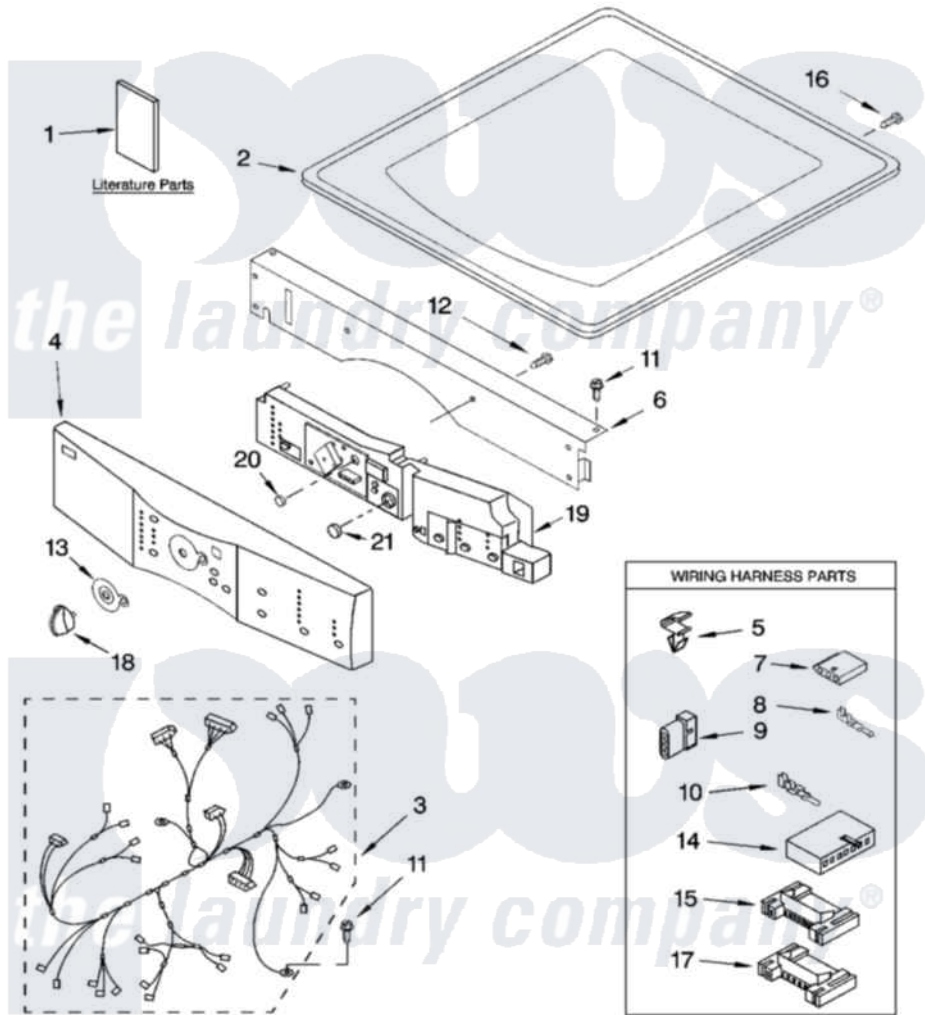

Whirlpool GGW9260PL2 01 - TOP AND CONSOLE PARTS

TOP AND CONSOLE PARTS

For Models: GGW9260PW2, GGW9260PL2
(White/Platinum) (Pewter)

GAS DRYER

10-05 Litho in U.S.A. (LT)

1

Part No. 8180951

Whirlpool Residential Whirlpool GGW9260PL2 Dryer Parts Parts Diagram 01 - TOP AND CONSOLE PARTS

[Click on the part number to view part](#)

Item	Original Part Number	Replaced By	Status	Part Description
1	8578189		Not Available	Use & Care Guide
"	8530065		Not Available	Tech Sheet
"	8530083		Not Available	Guide Quick Start
2	8519251	W10117263		Top
"	3980096	3980357		Top
3	8299950			Harness, Main
4	8558703			Panel, Console
"	8533601		Not Available	Panel, Console (Pewter)
5	3394427			Clip-Harness
6	8519271			Bracket, Console
7	353424			Plug, Terminal
8	94614			Terminal
9	3936144			Do-It-Yourself Repair Manuals
10	94613	596797		Terminal
11	3390647	488729		Screw
12	488886	488787		Screw

13	8519406		Bezel, Cycle
14	3936150		Connector, 7-Circuit
15	3395683		Receptacle, Multi-Terminal
16	8281225		Screw, 8-18 X 1/2
17	2203186		Connector, 5-Circuit
18	46197020472	8181859	Knob, Control
"	46197020742	8182050	Knob, Control
19	8558704		User Interface
"	8533602		User Interface
20	8561811		Button, Start
21	8561812	Not Available	Button, Pause/Cancel