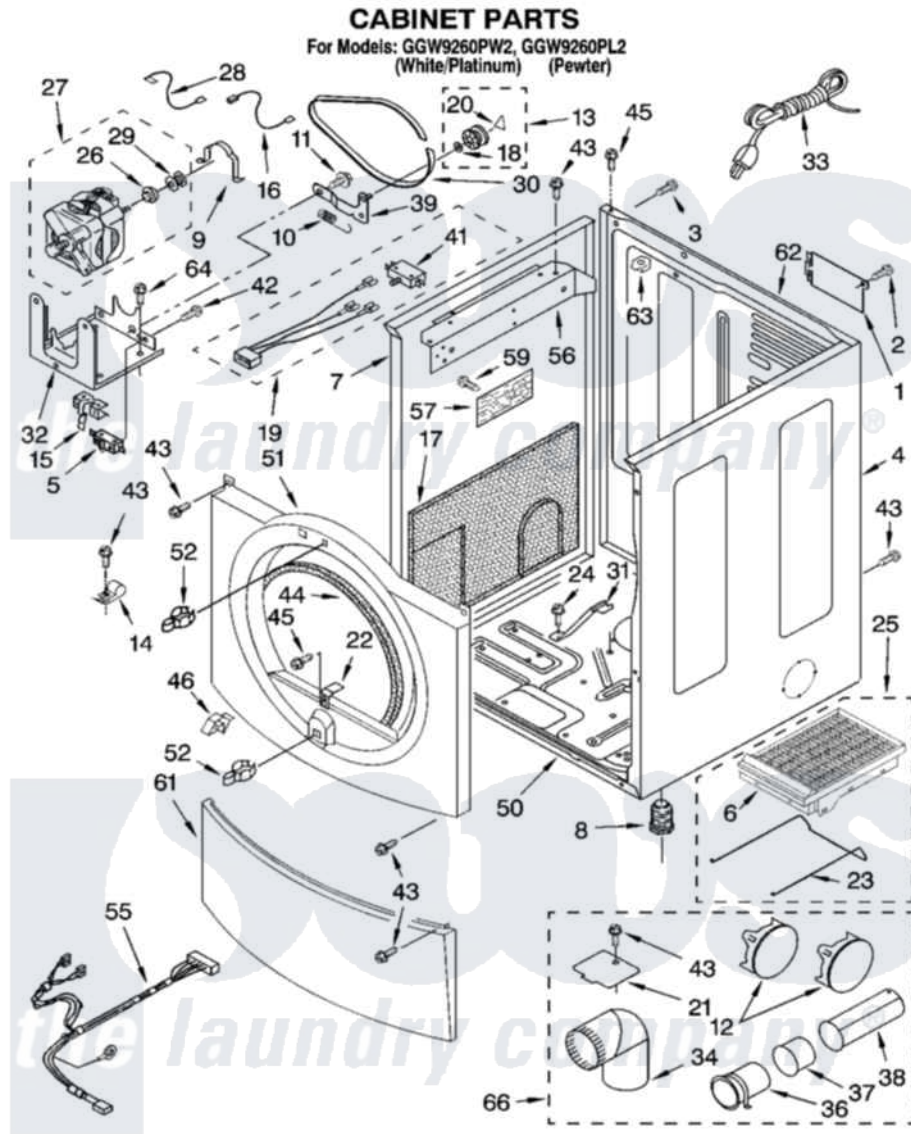

Whirlpool GGW9260PL2 02 - CABINET PARTS

8180951

3

Whirlpool [Residential Whirlpool GGW9260PL2 Dryer Parts](#) Parts Diagram 02 - CABINET PARTS

[Click on the part number to view part](#)

Item	Original Part Number	Replaced By	Status	Part Description
1	8317340			Cover, Terminal Block
2	3390814	90767		Screw, 8A X 3/8 HeX Washer Head Tapping
3	697776	4331106		Screw, No.10-32 X 7/16
4	8519213	W10131287		Panel
"	8519217	3980359		Panel
5	3394881	279782		Switch-Lid
6	8521959	W10121663		Dryer Rack
7	8519209	W10131287		Panel
"	8519216	3980358		Panel
8	3392100	49621		Feet-Leveling
"	279810			Foot-Optional
9	660658			Clamp, Motor Mounting 343481 685441
10	3387374			Spring, Idler
11	3389420			Retainer-Idler 1/4-20 X 1/16
12	697750	W10470674		Dryer Exhaust Kit