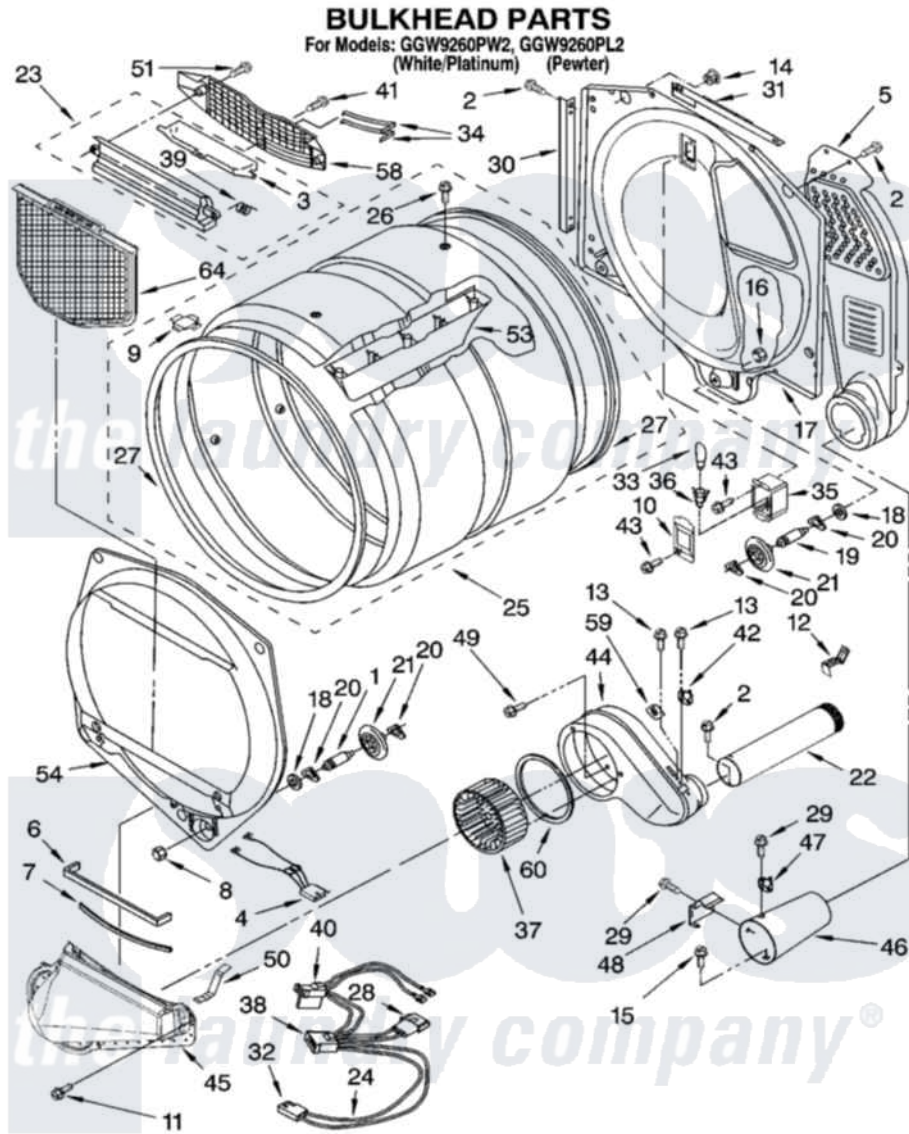

Whirlpool GGW9260PL2 03 - BULKHEAD PARTS

8180951

5

Whirlpool [Residential Whirlpool GGW9260PL2 Dryer Parts](#) Parts Diagram 03 - BULKHEAD PARTS
 Click on the part number to view part

Item	Original Part Number	Replaced By	Status	Part Description
1	8575324	W10359271		Shaft, Drum Roller Threads
2	3390647	488729		Screw
3	3394984	8563758		Door, Lint Screen
4	3406653			Harness, Sensor
5	3394346			Air Duct Assembly
6	697813			Seal, Outlet Housing
7	697814	697813		Seal, Outlet Housing
8	3934666	W10080210		Nut, 3/8 X 16
9	8066086			Plug, Drum Hole
10	3402841	8532165		Lens, Drum Light
11	359625	487240		Screw, For Mtg. Service Capacitor
12	8572105			Retainer, Toe Panel
13	343641	681414		Screw, 10AB X 1/2
14	8529007			Plug, Rear Bulkhead
15	693995			Screw, Hex Head
16	W10001120	W10080190		Nut, 3/8-16