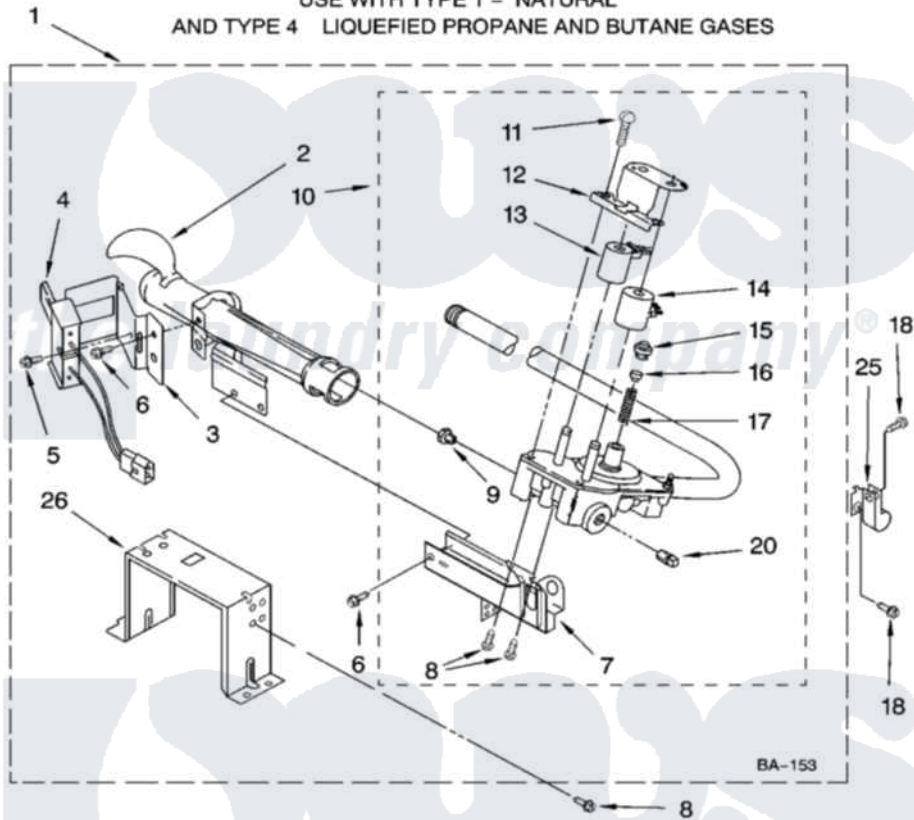

# Whirlpool GGW9260PL2 04 - 8576353 BURNER ASSEMBLY

## 8576353 BURNER ASSEMBLY

For Models: GGW9260PW2, GGW9260PL2  
(White/Platinum) (Pewter)

USE WITH TYPE 1 - NATURAL  
AND TYPE 4 LIQUEFIED PROPANE AND BUTANE GASES

8180951

7

Whirlpool [Residential Whirlpool GGW9260PL2 Dryer Parts](#) Parts Diagram 04 - 8576353 BURNER ASSEMBLY  
Click on the part number to view part

Item	Original Part Number	Replaced By	Status	Part Description
1	8576353	<a href="#">280119</a>		Burner-Gas
2	688617	<a href="#">693140</a>		Burner
3	<a href="#">694298</a>			Bracket, Ignitor
4	686590	<a href="#">279311</a>		Ignitor
5	<a href="#">3393909</a>			Screw, 8-32 X 7/8
6	343641	<a href="#">681414</a>		Screw, 10AB X 1/2
7	3389871		Not Available	Base, Burner
8	<a href="#">3387057</a>			Screw, 10-16 X 1/2 Orifice, Burner
9	<a href="#">15418</a>			Orifice, Burner Type 1
"	15422		Not Available	ORIFICE, BURNER (TYPE 4) (BUTANE)
"	234867	<a href="#">229742</a>		Orifice, Burner
10	8281914	<a href="#">279923</a>		NAT Gas
11	<a href="#">694421</a>			Screw, Bracket Mounting
12	<a href="#">694538</a>			Bracket, Shunt
13	<a href="#">694540</a>			Coil, 60 Hz