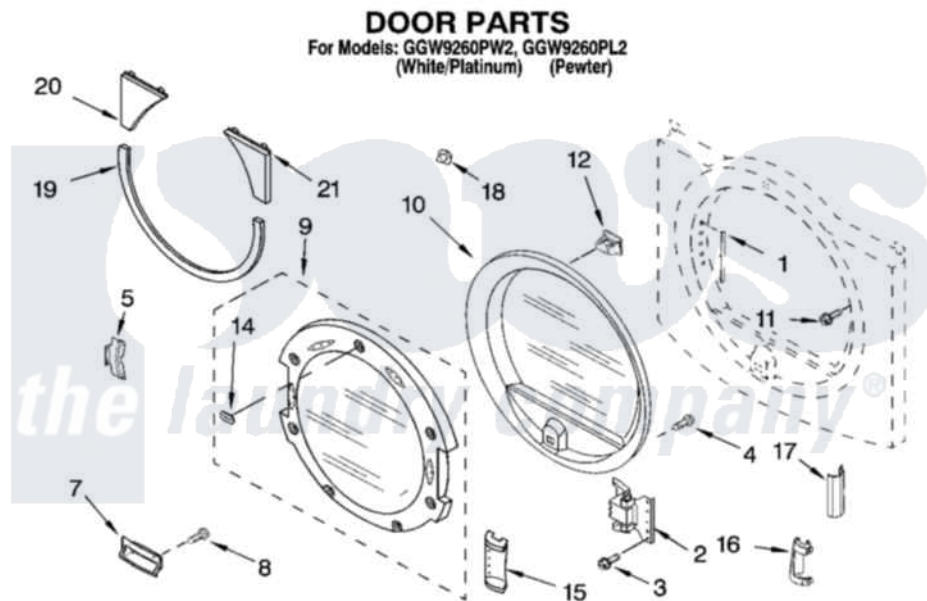

Whirlpool GGW9260PL2 05 - DOOR PARTS, OPTIONAL PARTS (NOT INCLUDED)

8180951

9

Whirlpool [Residential Whirlpool GGW9260PL2 Dryer Parts](#) Parts Diagram 05 - DOOR PARTS, OPTIONAL PARTS (NOT INCLUDED)

[Click on the part number to view part](#)

Item	Original Part Number	Replaced By	Status	Part Description
1	8563855			Label, Hinge Hole
2	8559709	280200		Hinge
3	8534015	280203		Screw-Kit
4	9742177			Screw, 8-18 X .625
5	8529539			Bracket, Handle
7	8559739			Handle, Door Assembly
"	8559743			Handle, Door Assembly
"	8559738			Handle, Door Assembly Handle, Door Assembly
"	8559742			Handle, Door Assembly Handle, Door Assembly
8	3357011	308685		Side Trim)
9	8572960			Door Assembly
"	8572962			Door Assembly
10	8557501			Inner Door Assembly