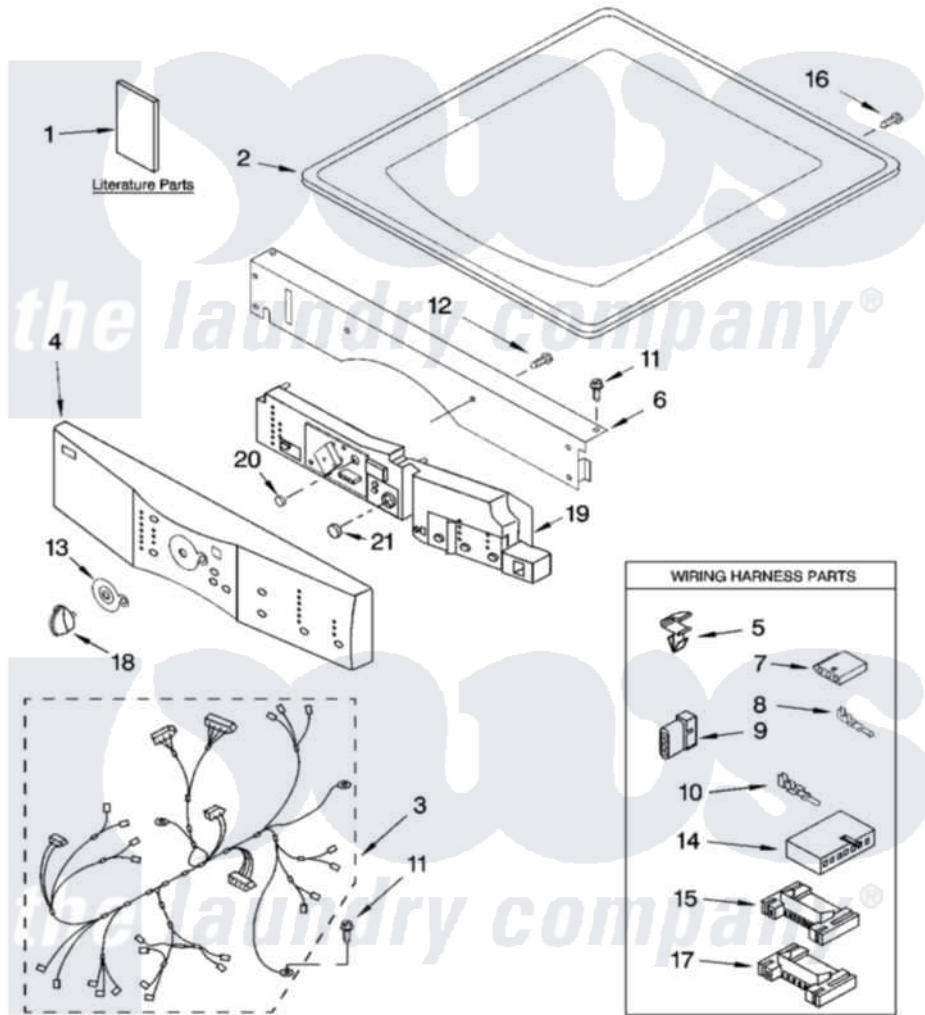

Whirlpool GGW9260PL3 01 - TOP AND CONSOLE PARTS

TOP AND CONSOLE PARTS

For Models: GGW9260PW3, GGW9260PL3
(White/Platinum) (Pewter)

GAS DRYER

4-06 Litho in U.S.A. (LT)

1

Part No. 8181228

Whirlpool Residential Whirlpool GGW9260PL3 Dryer Parts Parts Diagram 01 - TOP AND CONSOLE PARTS

[Click on the part number to view part](#)

Item	Original Part Number	Replaced By	Status	Part Description
1	8578189		Not Available	Use & Care Guide
"	8530065		Not Available	Tech Sheet
"	8530083		Not Available	Guide Quick Start
2	8519251	W10117263		Top
"	3980096	3980357		Top
3	8299950			Harness, Main
4	8558703			Panel, Console
"	8533601		Not Available	Panel, Console (Pewter)
5	3394427			Clip-Harness
6	8519271			Bracket, Console
7	353424			Plug, Terminal
8	94614			Terminal
9	3936144			Do-It-Yourself Repair Manuals
10	94613	596797		Terminal
11	3390647	488729		Screw
12	488886	488787		Screw

13	8519406		Bezel, Cycle
14	3936150		Connector, 7-Circuit
15	3395683		Receptacle, Multi-Terminal
16	8281225		Screw, 8-18 X 1/2
17	2203186		Connector, 5-Circuit
18	46197020472	8181859	Knob, Control
"	46197020742	8182050	Knob, Control
19	8558704		User Interface
"	8533602		User Interface
20	8561811		Button, Start
21	8561812	Not Available	Button, Pause/Cancel