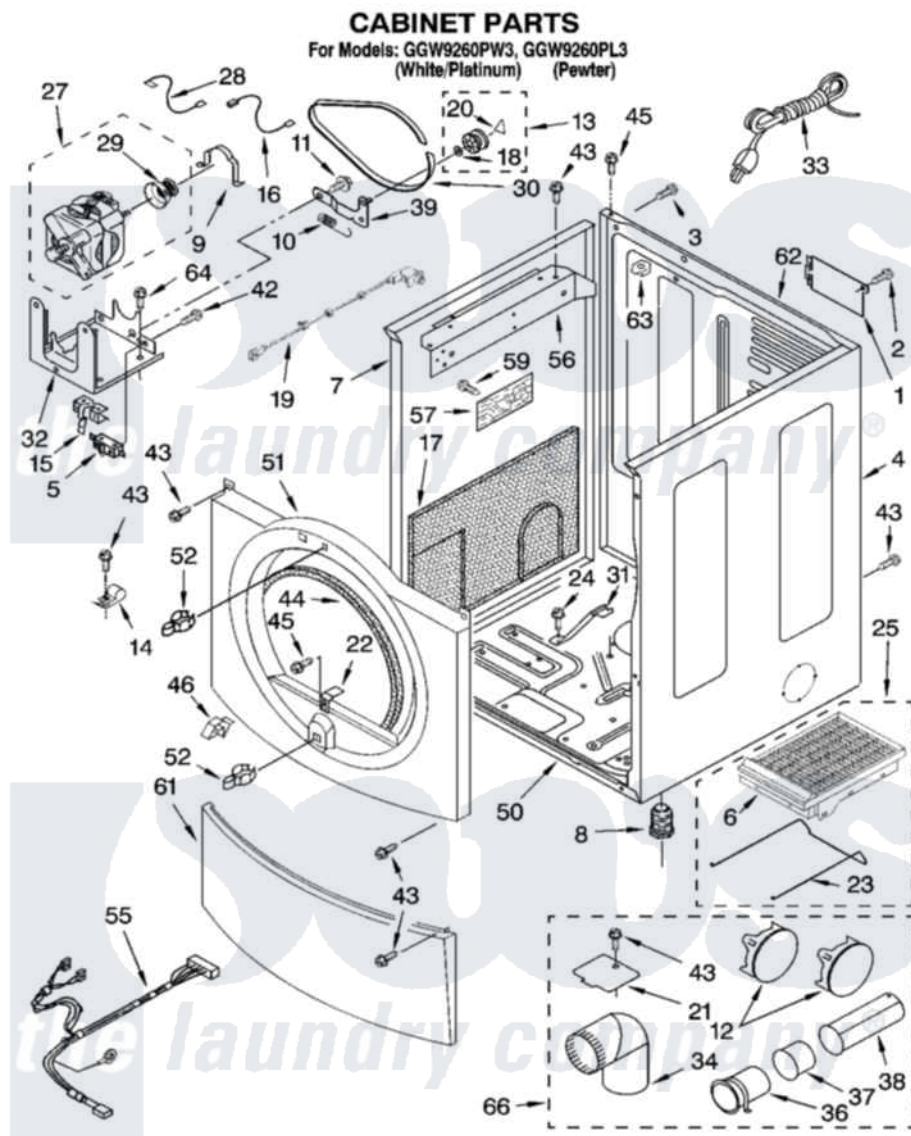

# Whirlpool GGW9260PL3 02 - CABINET PARTS

8181228

3

Whirlpool Residential Whirlpool GGW9260PL3 Dryer Parts Parts Diagram 02 - CABINET PARTS

[Click on the part number to view part](#)

Item	Original Part Number	Replaced By	Status	Part Description
1	<a href="#">8317340</a>			Cover, Terminal Block
2	3390814	<a href="#">90767</a>		Screw, 8A X 3/8 HeX Washer Head Tapping
3	697776	<a href="#">4331106</a>		Screw, No.10-32 X 7/16
4	8519213	<a href="#">W10131287</a>		Panel
"	8519217	<a href="#">3980359</a>		Panel
5	3394881	<a href="#">279782</a>		Switch-Lid
6	8521959	<a href="#">W10121663</a>		Dryer Rack
7	8519209	<a href="#">W10131287</a>		Panel
"	8519216	<a href="#">3980358</a>		Panel
8	3392100	<a href="#">49621</a>		Feet-Leveling
"	<a href="#">279810</a>			Foot-Optional
9	<a href="#">660658</a>			Clamp, Motor Mounting 343481 685441
10	<a href="#">3387374</a>			Spring, Idler
11	<a href="#">3389420</a>			Retainer-Idler 1/4-20 X 1/16
12	697750	<a href="#">W10470674</a>		Dryer Exhaust Kit