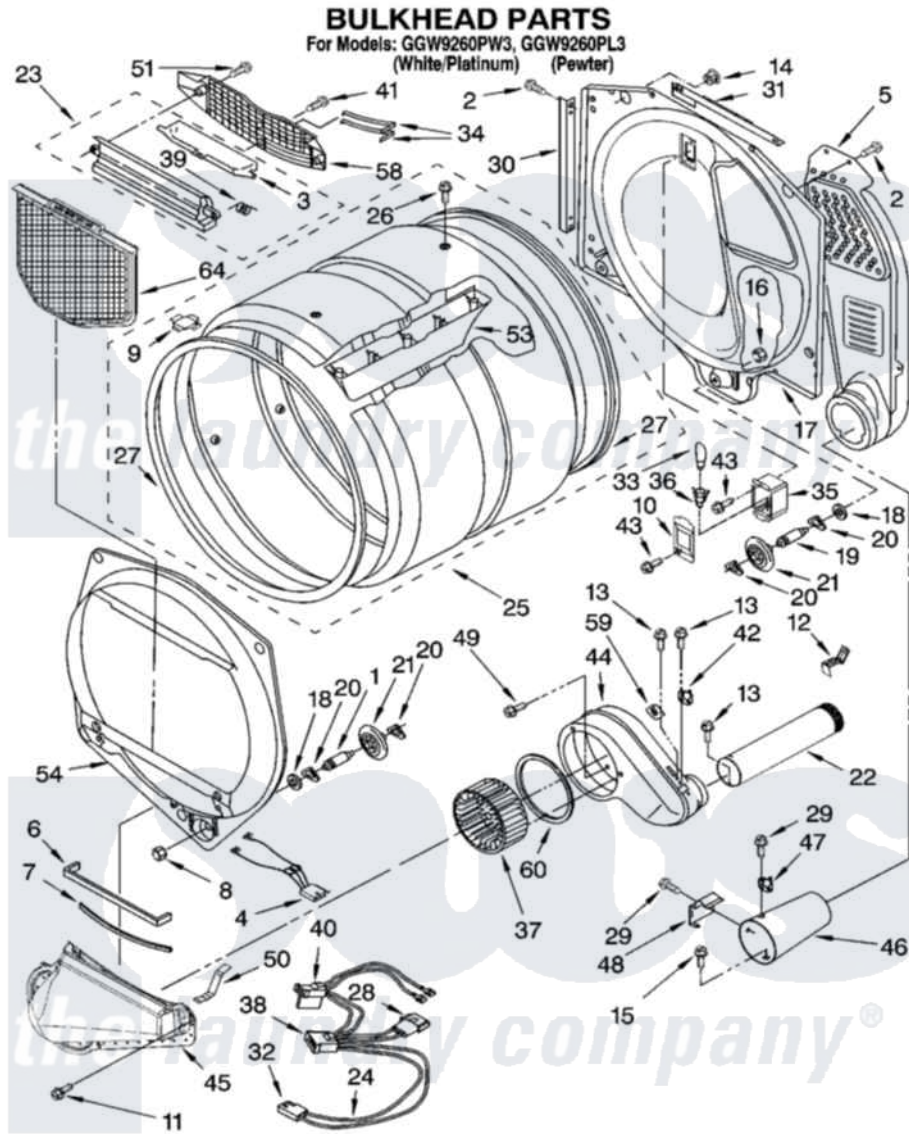

# Whirlpool GGW9260PL3 03 - BULKHEAD PARTS

8181228

5

Whirlpool [Residential Whirlpool GGW9260PL3 Dryer Parts](#) Parts Diagram 03 - BULKHEAD PARTS  
 Click on the part number to view part

Item	Original Part Number	Replaced By	Status	Part Description
1	8575324	<a href="#">W10359271</a>		Shaft, Drum Roller Threads
2	3390647	<a href="#">488729</a>		Screw
3	3394984	<a href="#">8563758</a>		Door, Lint Screen
4	<a href="#">3406653</a>			Harness, Sensor
5	<a href="#">3394346</a>			Air Duct Assembly
6	<a href="#">697813</a>			Seal, Outlet Housing
7	697814	<a href="#">697813</a>		Seal, Outlet Housing
8	3934666	<a href="#">W10080210</a>		Nut, 3/8 X 16
9	<a href="#">8066086</a>			Plug, Drum Hole
10	3402841	<a href="#">8532165</a>		Lens, Drum Light
11	359625	<a href="#">487240</a>		Screw, For Mtg. Service Capacitor
12	<a href="#">8572105</a>			Retainer, Toe Panel
13	8533971	<a href="#">90767</a>		Screw, 8A X 3/8 HeX Washer Head Tapping
14	<a href="#">8529007</a>			Plug, Rear Bulkhead
15	<a href="#">693995</a>			Screw, Hex Head