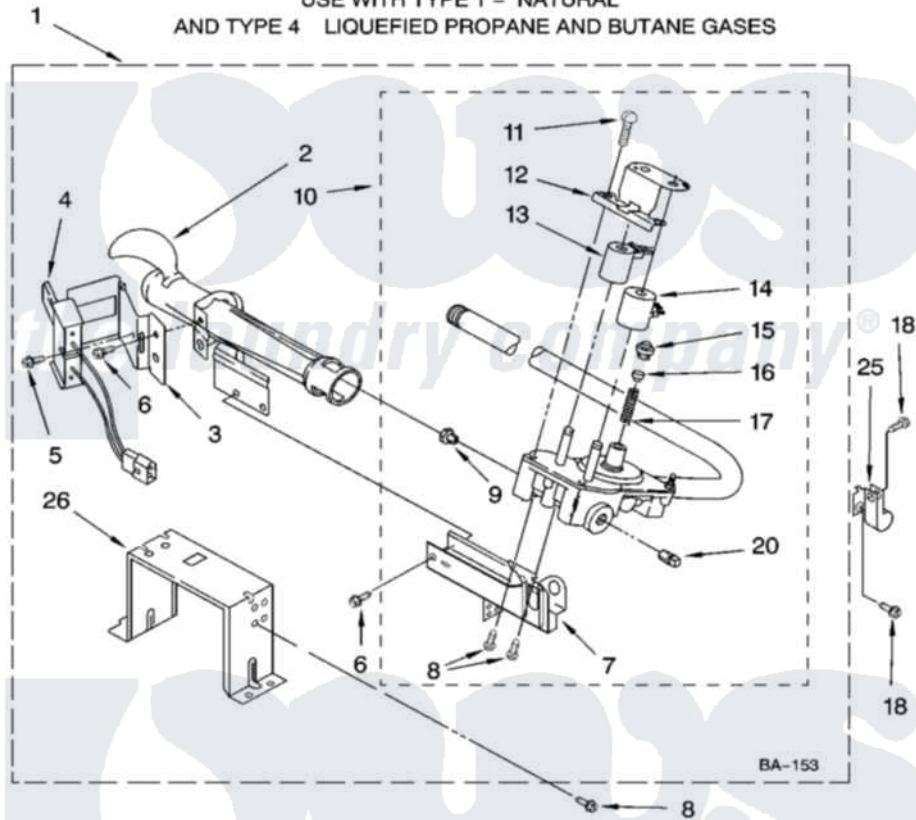

Whirlpool GGW9260PL3 04 - 8576353 BURNER ASSEMBLY

8576353 BURNER ASSEMBLY

For Models: GGW9260PW3, GGW9260PL3
(White/Platinum) (Pewter)

USE WITH TYPE 1 - NATURAL
AND TYPE 4 LIQUEFIED PROPANE AND BUTANE GASES

8181228

7

Whirlpool [Residential Whirlpool GGW9260PL3 Dryer Parts](#) Parts Diagram 04 - 8576353 BURNER ASSEMBLY
Click on the part number to view part

Item	Original Part Number	Replaced By	Status	Part Description
1	8576353	280119		Burner-Gas
2	688617	693140		Burner
3	694298			Bracket, Ignitor
4	686590	279311		Ignitor
5	3393909			Screw, 8-32 X 7/8
6	343641	681414		Screw, 10AB X 1/2
7	3389871		Not Available	Base, Burner
8	3387057			Screw, 10-16 X 1/2 Orifice, Burner
9	15418			Orifice, Burner Type 1
"	15422		Not Available	ORIFICE, BURNER (TYPE 4) (BUTANE)
"	234867	229742		Orifice, Burner
10	8281914	279923		NAT Gas
11	694421			Screw, Bracket Mounting
12	694538			Bracket, Shunt
13	694540			Coil, 60 Hz