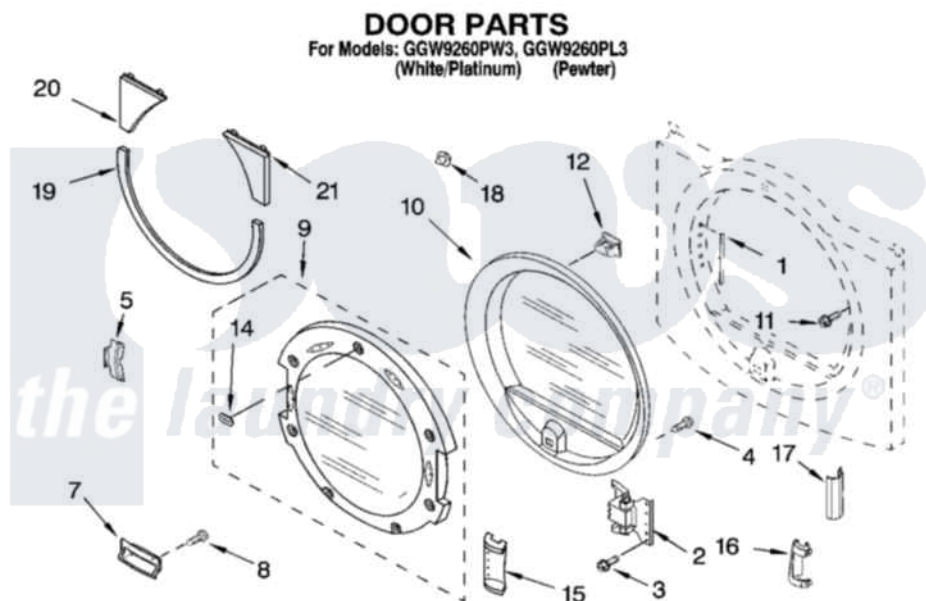

**Whirlpool GGW9260PL3 05 - DOOR PARTS, OPTIONAL PARTS (NOT INCLUDED)**

8181228

9

Whirlpool [Residential Whirlpool GGW9260PL3 Dryer Parts](#) Parts Diagram 05 - DOOR PARTS, OPTIONAL PARTS (NOT INCLUDED)

[Click on the part number to view part](#)

Item	Original Part Number	Replaced By	Status	Part Description
1	8066209	<a href="#">8563855</a>		Label, Hinge Hole
2	8559709	<a href="#">280200</a>		Hinge
3	8534015	<a href="#">280203</a>		Screw-Kit
4	<a href="#">9742177</a>			Screw, 8-18 X .625
5	<a href="#">8529539</a>			Bracket, Handle
7	<a href="#">8559739</a>			Handle, Door Assembly
"	<a href="#">8559743</a>			Handle, Door Assembly
"	<a href="#">8559738</a>			Handle, Door Assembly Handle, Door Assembly
"	<a href="#">8559742</a>			Handle, Door Assembly Handle, Door Assembly
8	3357011	<a href="#">308685</a>		Side Trim )
9	<a href="#">8572960</a>			Door Assembly
"	<a href="#">8572962</a>			Door Assembly
10	<a href="#">8557501</a>			Inner Door Assembly