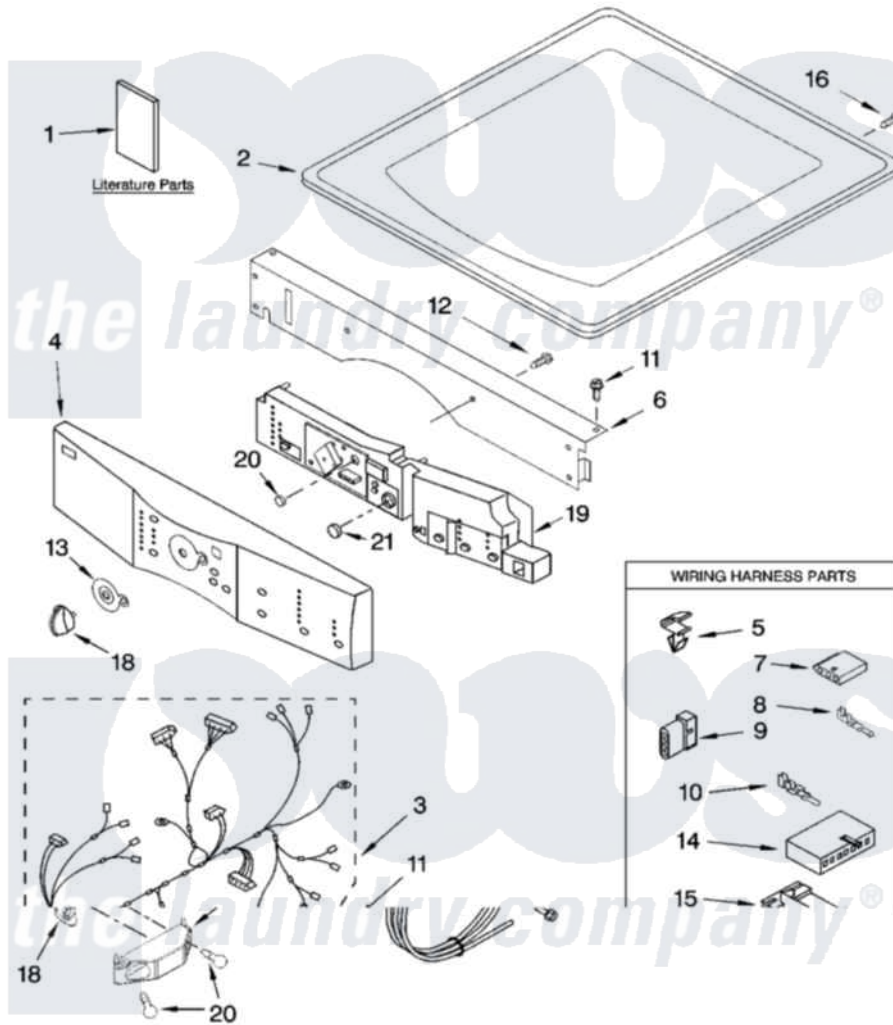

Whirlpool GGW9260PW0 01 - TOP AND CONSOLE PARTS

TOP AND CONSOLE PARTS

For Models: GGW9260PW0, GGW9260PL0
(White/Platinum) (Pewter)

GAS DRYER

IMPORTANT: All Part Numbers Listed Are Whirlpool Numbers. Source Parts Through Whirlpool.

W10130888

3

[Whirlpool Residential Whirlpool GGW9260PW0 Dryer Parts](#) Parts Diagram 01 - TOP AND CONSOLE PARTS
Click on the part number to view part

Item	Original Part Number	Replaced By	Status	Part Description
1	8530063		Not Available	Use & Care Guide
"	8530065		Not Available	Tech Sheet
2	8519251	W10117263		Top
"	3980096	3980357		Top
3	8299950			Harness, Main
4	8558703			Panel, Console
"	8533601		Not Available	Panel, Console (Pewter)
5	3394427			Clip-Harness
6	8519271			Bracket, Console
7	353424			Plug, Terminal
8	94614			Terminal
9	3936144			Do-It-Yourself Repair Manuals
10	94613	596797		Terminal
11	3390647	488729		Screw
12	488886	488787		Screw
13	8519406			Bezel, Cycle

14	3936150		Connector, 7-Circuit
15	3395683		Receptacle, Multi-Terminal
16	8281225		Screw, 8-18 X 1/2
17	2203186		Connector, 5-Circuit
18	46197020472	8181859	Knob, Control
"	46197020742	8182050	Knob, Control
19	8558704		User Interface
"	8533602		User Interface
20	8561811		Button, Start
21	8561812	Not Available	Button, Pause/Cancel