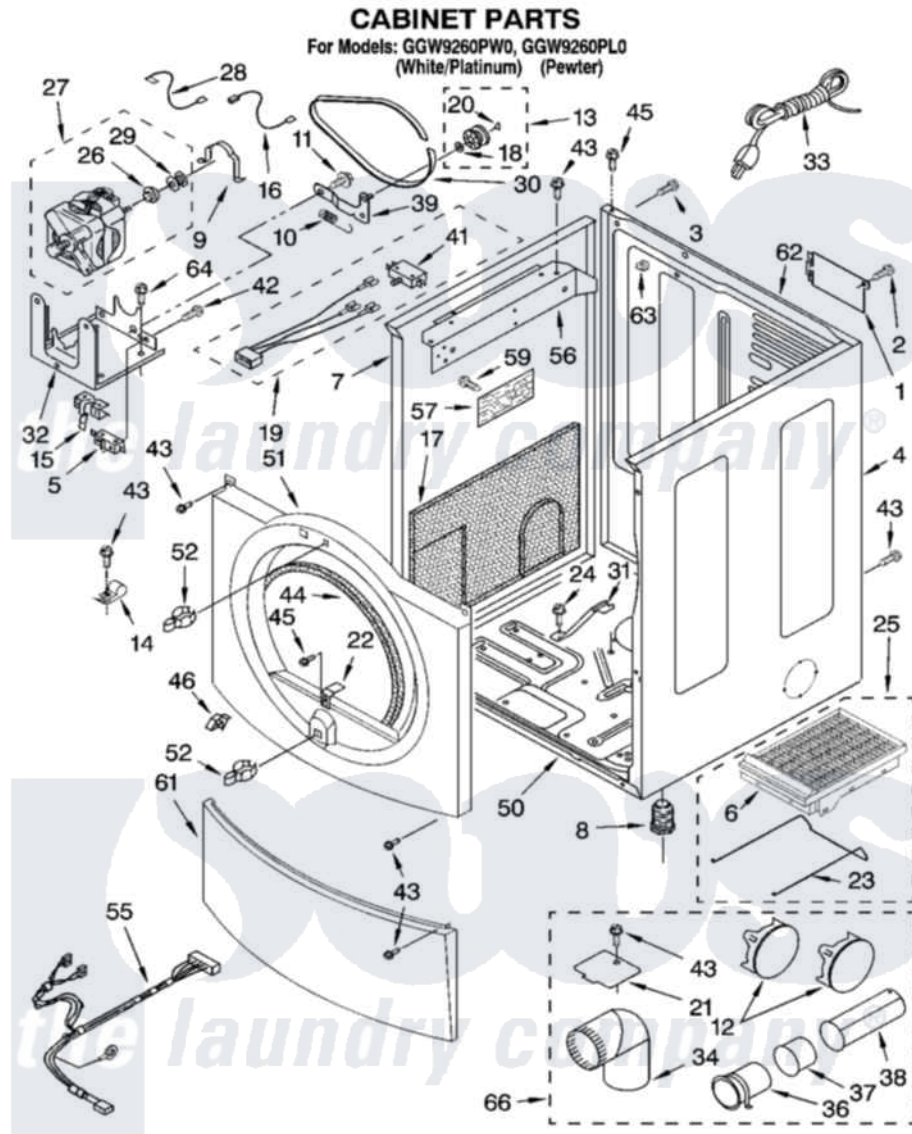

Whirlpool GGW9260PW0 02 - CABINET PARTS

8180500

3

Whirlpool [Residential Whirlpool GGW9260PW0 Dryer Parts](#) Parts Diagram 02 - CABINET PARTS
Click on the part number to view part

Item	Original Part Number	Replaced By	Status	Part Description
1	8317340			Cover, Terminal Block
2	3390814	90767		Screw, 8A X 3/8 HeX Washer Head Tapping
3	697776	4331106		Screw, No.10-32 X 7/16
4	8519213	W10131287		Panel
"	8519217	3980359		Panel
5	3394881	279782		Switch-Lid
6	8521959	W10121663		Dryer Rack
7	8519209	W10131287		Panel
"	8519216	3980358		Panel
8	3392100	49621		Feet-Leveling
"	279810			Foot-Optional
9	660658			Clamp, Motor Mounting 343481 685441
10	3387374			Spring, Idler
11	3389420			Retainer-Idler 1/4-20 X 1/16
12	697750	W10470674		Dryer Exhaust Kit