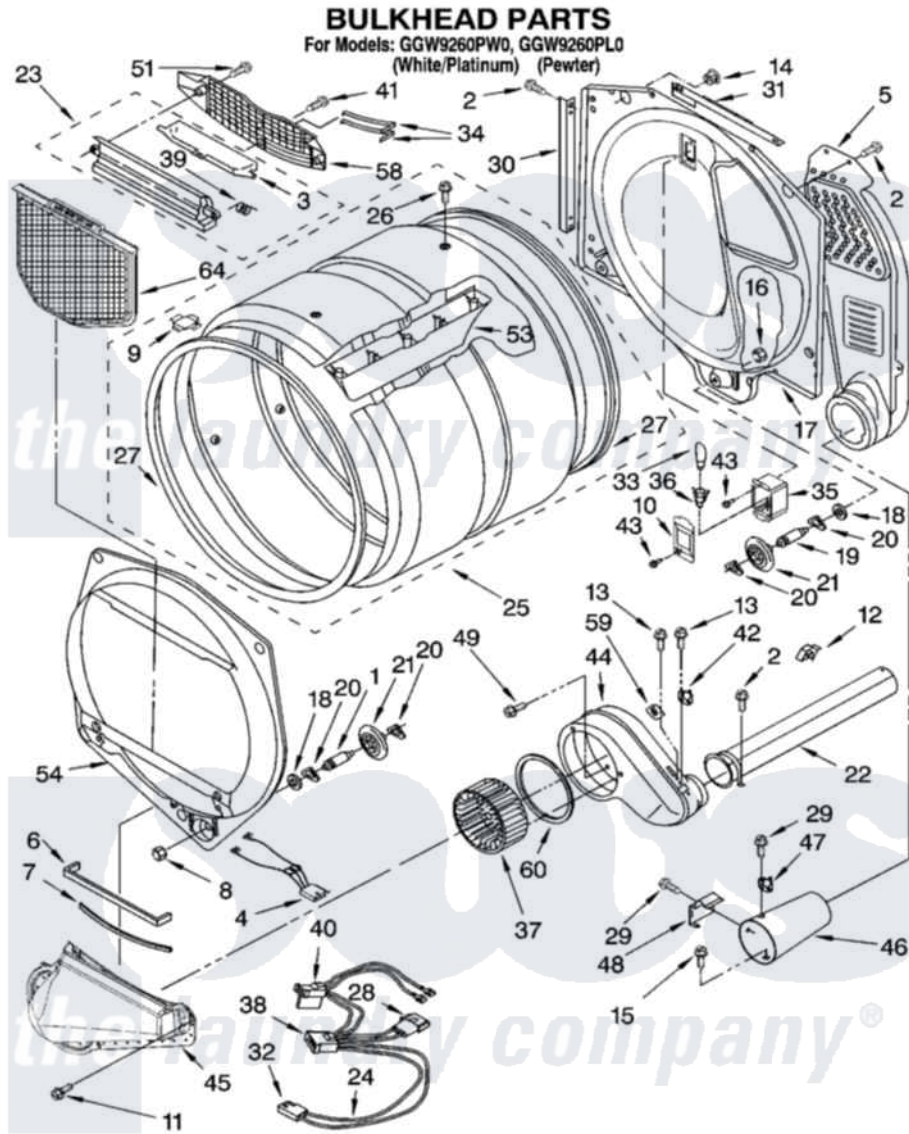

Whirlpool GGW9260PW0 03 - BULKHEAD PARTS

8180500

5

Whirlpool Residential Whirlpool GGW9260PW0 Dryer Parts Parts Diagram 03 - BULKHEAD PARTS
 Click on the part number to view part

Item	Original Part Number	Replaced By	Status	Part Description
1	3399508	W10359271		Shaft, Drum Roller Threads
2	3390647	488729		Screw
3	3394984	8563758		Door, Lint Screen
4	3406653			Harness, Sensor
5	3394346			Air Duct Assembly
6	697813			Seal, Outlet Housing
7	697814	697813		Seal, Outlet Housing
8	3359452			Nut, Lock
9	8066086			Plug, Drum Hole
10	3402841	8532165		Lens, Drum Light
11	359625	487240		Screw, For Mtg. Service Capacitor
12	3388229			Retainer, Toe Panel
13	3390646	W10139210		Screw, 8-18 X 5/16
14	8529007			Plug, Rear Bulkhead
15	693995			Screw, Hex Head
16	3387709			Nut, 3/8-16