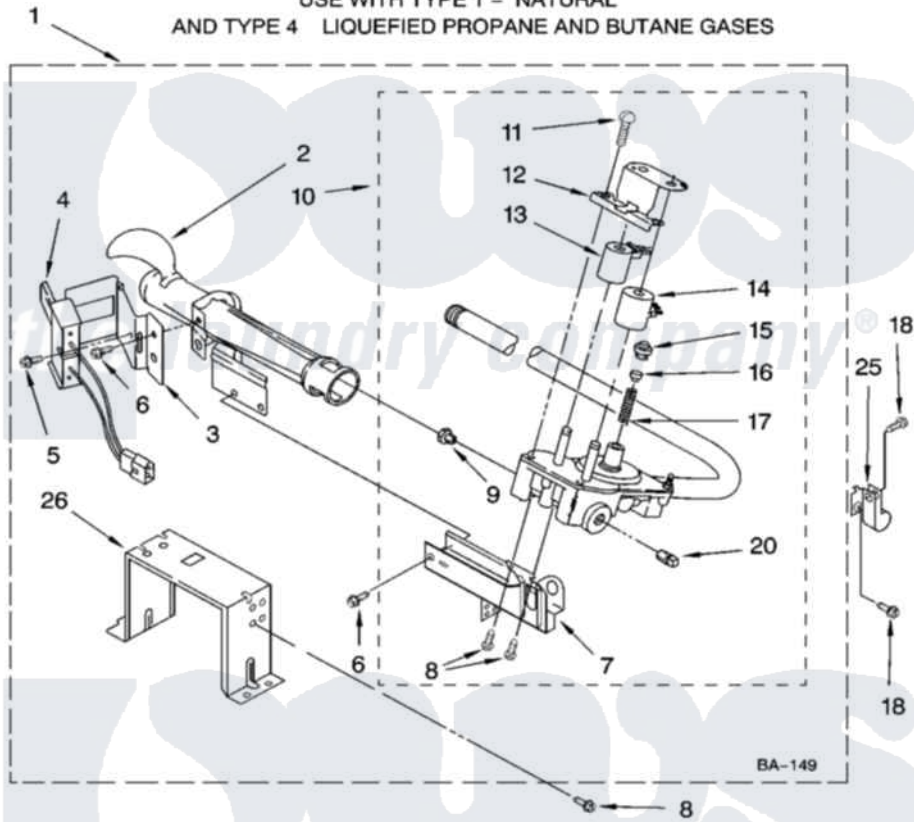

# Whirlpool GGW9260PW0 04 - 8318276 BURNER ASSEMBLY

## 8318276 BURNER ASSEMBLY

For Models: GGW9260PW0, GGW9260PL0  
(White/Platinum) (Pewter)

USE WITH TYPE 1 - NATURAL  
AND TYPE 4 LIQUEFIED PROPANE AND BUTANE GASES

8180500

7

Whirlpool [Residential Whirlpool GGW9260PW0 Dryer Parts](#) Parts Diagram 04 - 8318276 BURNER ASSEMBLY  
Click on the part number to view part

Item	Original Part Number	Replaced By	Status	Part Description
1	8318276	<a href="#">280119</a>		Burner-Gas
2	688617	<a href="#">693140</a>		Burner
3	<a href="#">694298</a>			Bracket, Ignitor
4	686590	<a href="#">279311</a>		Ignitor
5	<a href="#">3393909</a>			Screw, 8-32 X 7/8
6	343641	<a href="#">681414</a>		Screw, 10AB X 1/2
7	3389871		Not Available	Base, Burner
8	<a href="#">3387057</a>			Screw, 10-16 X 1/2 Orifice, Burner
9	<a href="#">234826</a>			Orifice, Burner Type 1
"	<a href="#">229742</a>			Orifice, Burner
"	<a href="#">234868</a>			Orifice, Burner
10	8318281	<a href="#">W10480542</a>		Valve-Gas
11	<a href="#">694421</a>			Screw, Bracket Mounting
12	<a href="#">694538</a>			Bracket, Shunt
13	<a href="#">694540</a>			Coil, 60 Hz
14	<a href="#">694539</a>			Coil, 60 Hz