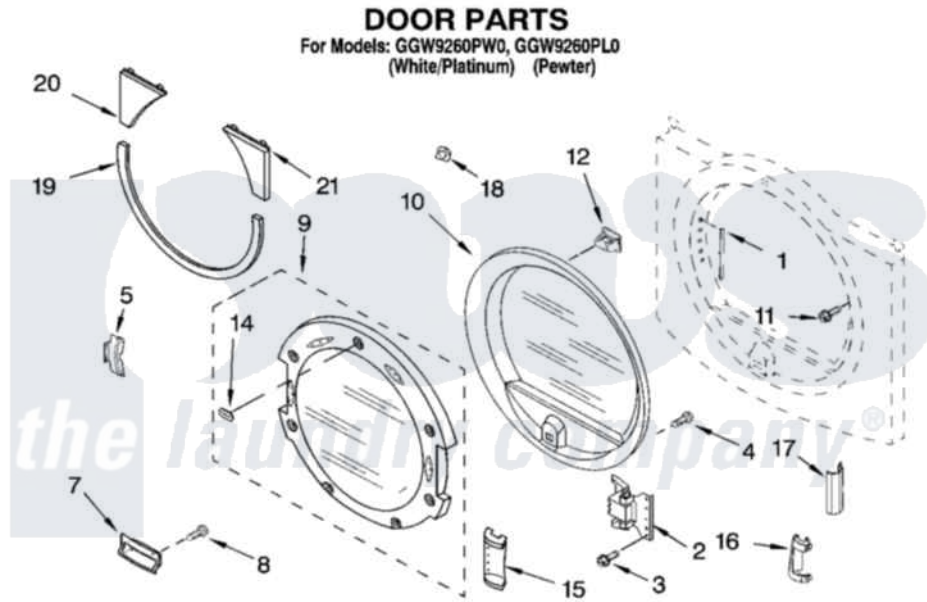

Whirlpool GGW9260PW0 05 - DOOR PARTS

8180500

9

Whirlpool [Residential Whirlpool GGW9260PW0 Dryer Parts](#) Parts Diagram 05 - DOOR PARTS
Click on the part number to view part

Item	Original Part Number	Replaced By	Status	Part Description
1	8563855			Label, Hinge Hole
2	8559709	280200		Hinge
3	342043	486146		Screw
4	9742177			Screw, 8-18 X .625
5	8529539			Bracket, Handle
7	8559739			Handle, Door Assembly
"	8559743			Handle, Door Assembly
"	8559738			Handle, Door Assembly Handle, Door Assembly
"	8559742			Handle, Door Assembly Handle, Door Assembly
8	3357011	308685		Side Trim)
9	8541574	8572960		Door Assembly
"	3980079	8572962		Door Assembly
10	8546200	8557501		Inner Door Assembly
11	355515			Screw, 8-18 X 11/16
12	3389441			Door Catch Assembly

14	8529540	8303811	Badge, Assembly
15	8528289		Filler Handle
"	3980082		Filler Handle
"	8528287		Filler Handle Filler Handle
"	3980101		Filler Handle Filler Handle
16	8559713		Cover-Hinge, Stationary
"	8559719		Cover-Hinge, Stationary
"	8559712		Cover-Hinge, Stationary Cover-Hinge, Stationary
"	8559718	Not Available	Cover-Hinge, Stationary (RH) (Following Parts Not Included) Cover-Hinge, Stationary (LH) (Pewter)
17	8559722		Cover-Hinge, Rotating
"	8559724		Cover-Hinge, Rotating
18	8547091	8181929	Clip, Trim
19	8558683	8533767	Trim And Clip Assembly
"	8558685	8533769	Trim And Clip Assembly
20	8558687	8529526	Trim And Clip Assembly
"	8558692	3980088	Trim And Clip Assembly
21	8558689	8529528	Trim And Clip Assembly
"	8558693	3980090	Trim And Clip Assembly