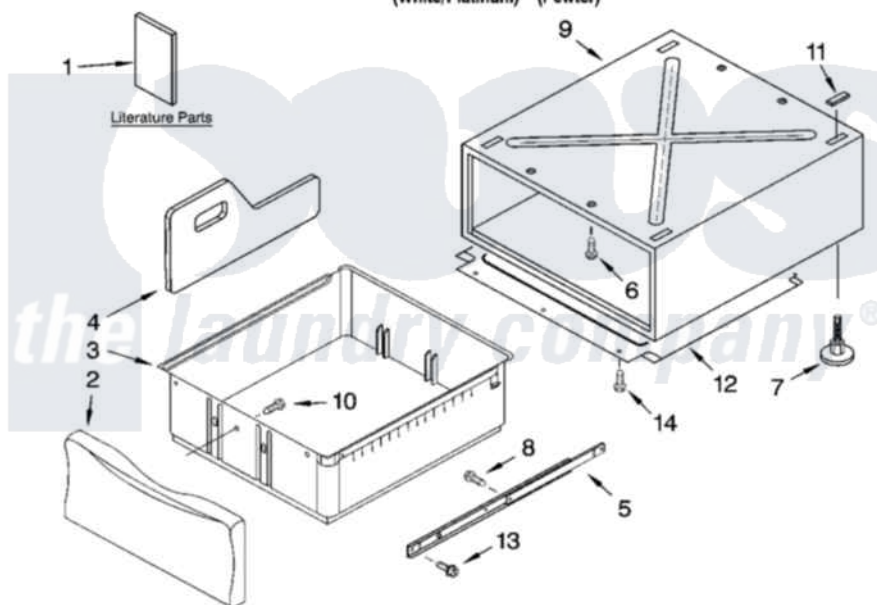

**Whirlpool GGW9260PW0 06 - PEDESTAL PARTS (NOT INCLUDED),
OPTIONAL PARTS (NOT INCLUDED)**

PEDESTAL PARTS (NOT INCLUDED)

For Models: GGW9260PW0, GGW9260PL0
(White/Platinum) (Pewter)

Whirlpool Residential Whirlpool GGW9260PW0 Dryer Parts Parts Diagram 06 - PEDESTAL PARTS (NOT INCLUDED),
OPTIONAL PARTS (NOT INCLUDED)
Click on the part number to view part

Item	Original Part Number	Replaced By	Status	Part Description
1	LIT8537141		Not Available	Literature Parts (Installation Instructions)
"	LIT8537342		Not Available	Literature Parts (Parts List)
2	8537870	8538014		Drawer Front Assembly
"	8537871	8538015		Drawer Front Assembly
"	8537872	8538016		Drawer Front Assembly
"	8537908	8538017		Drawer Front Assembly
"	8537931	8538018		Drawer Front Assembly
3	8537883			Drawer Bin
"	8537934			Drawer Bin
4	8537875	280123		Divider
"	8537935	285974		Divider
5	8537850	8578394		Slide Assembly
6	3400111			Screw, 12-14 X 5/8
7	8537852	8563585		Leveling Foot And Nut