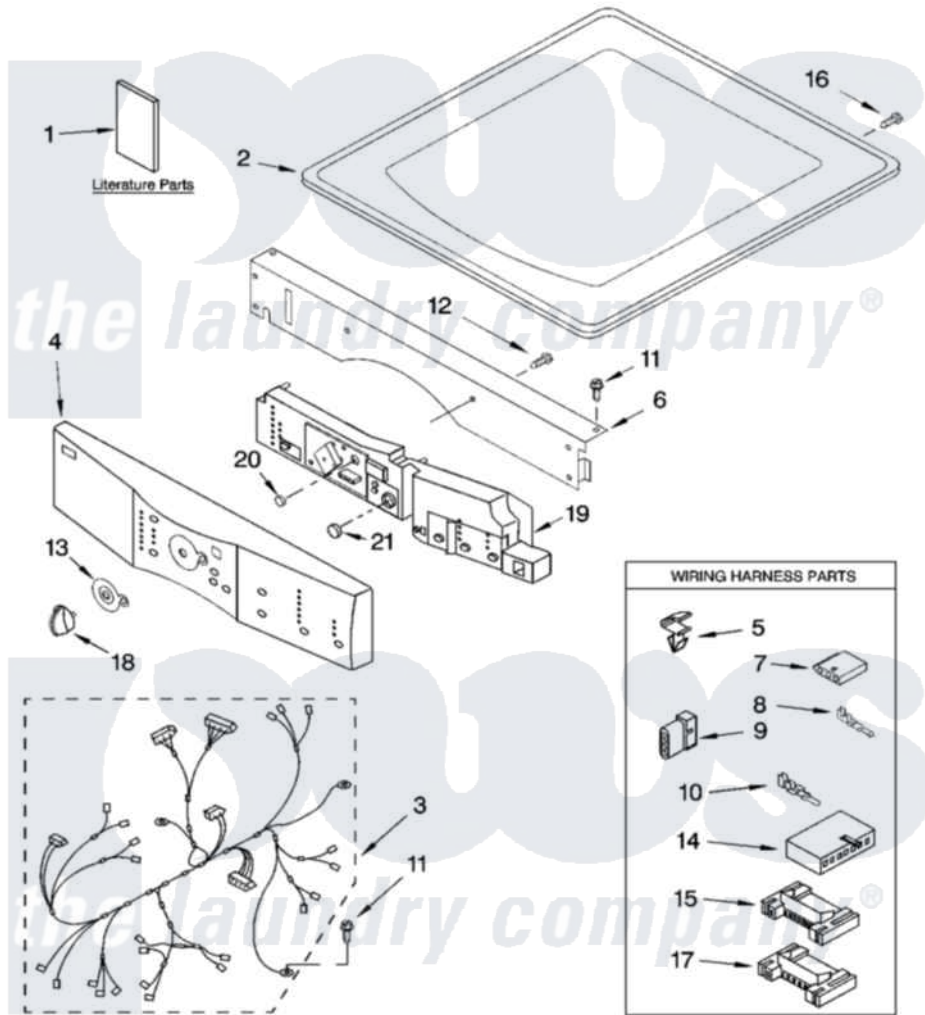

Whirlpool GGW9260PW2 01 - TOP AND CONSOLE PARTS

TOP AND CONSOLE PARTS

For Models: GGW9260PW2, GGW9260PL2
(White/Platinum) (Pewter)

GAS DRYER

10-05 Litho in U.S.A. (LT)

1

Part No. 8180951

Whirlpool Residential Whirlpool GGW9260PW2 Dryer Parts Parts Diagram 01 - TOP AND CONSOLE PARTS

[Click on the part number to view part](#)

Item	Original Part Number	Replaced By	Status	Part Description
1	8578189		Not Available	Use & Care Guide
"	8530065		Not Available	Tech Sheet
"	8530083		Not Available	Guide Quick Start
2	8519251	W10117263		Top
"	3980096	3980357		Top
3	8299950			Harness, Main
4	8558703			Panel, Console
"	8533601		Not Available	Panel, Console (Pewter)
5	3394427			Clip-Harness
6	8519271			Bracket, Console
7	353424			Plug, Terminal
8	94614			Terminal
9	3936144			Do-It-Yourself Repair Manuals
10	94613	596797		Terminal
11	3390647	488729		Screw
12	488886	488787		Screw

13	8519406		Bezel, Cycle
14	3936150		Connector, 7-Circuit
15	3395683		Receptacle, Multi-Terminal
16	8281225		Screw, 8-18 X 1/2
17	2203186		Connector, 5-Circuit
18	46197020472	8181859	Knob, Control
"	46197020742	8182050	Knob, Control
19	8558704		User Interface
"	8533602		User Interface
20	8561811		Button, Start
21	8561812	Not Available	Button, Pause/Cancel