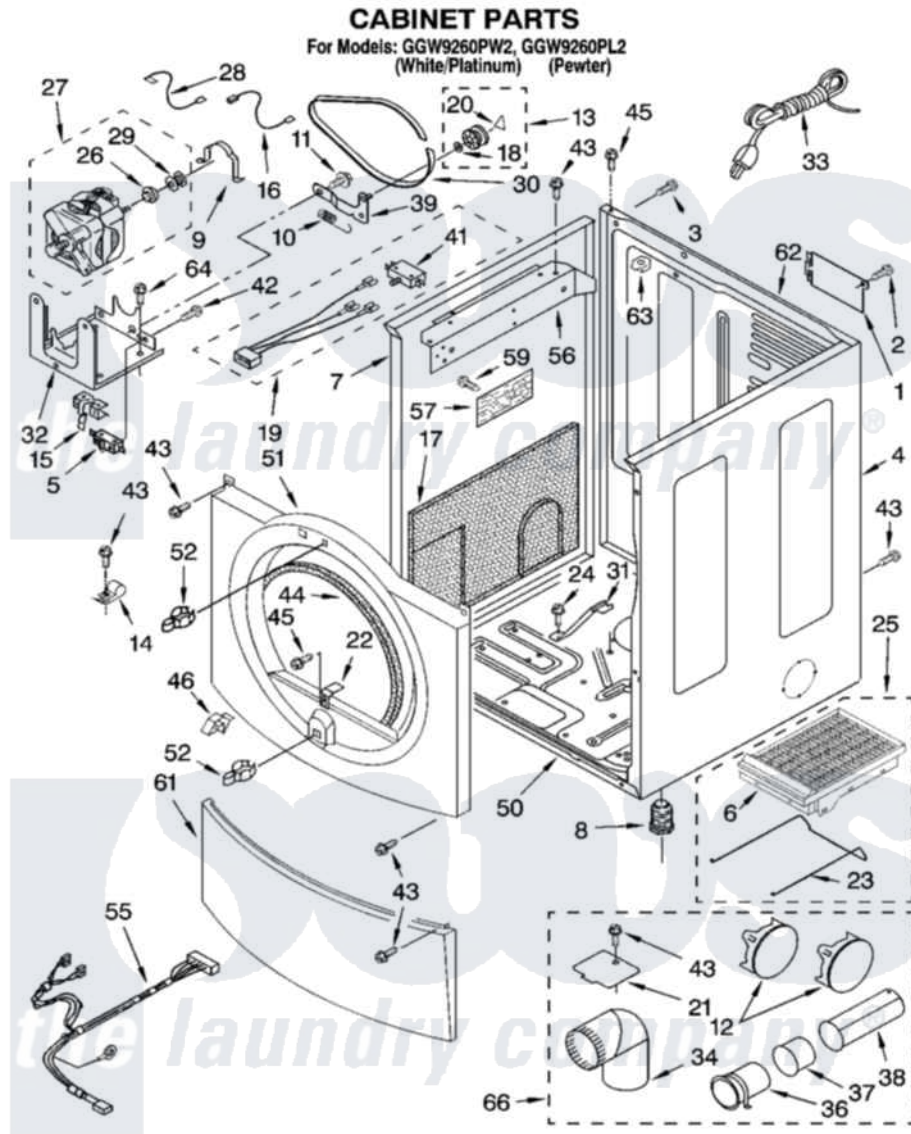

Whirlpool GGW9260PW2 02 - CABINET PARTS

8180951

3

Whirlpool [Residential Whirlpool GGW9260PW2 Dryer Parts](#) Parts Diagram 02 - CABINET PARTS
Click on the part number to view part

Item	Original Part Number	Replaced By	Status	Part Description
1	8317340			Cover, Terminal Block
2	3390814	90767		Screw, 8A X 3/8 HeX Washer Head Tapping
3	697776	4331106		Screw, No.10-32 X 7/16
4	8519213	W10131287		Panel
"	8519217	3980359		Panel
5	3394881	279782		Switch-Lid
6	8521959	W10121663		Dryer Rack
7	8519209	W10131287		Panel
"	8519216	3980358		Panel
8	3392100	49621		Feet-Leveling
"	279810			Foot-Optional
9	660658			Clamp, Motor Mounting 343481 685441
10	3387374			Spring, Idler
11	3389420			Retainer-Idler 1/4-20 X 1/16
12	697750	W10470674		Dryer Exhaust Kit