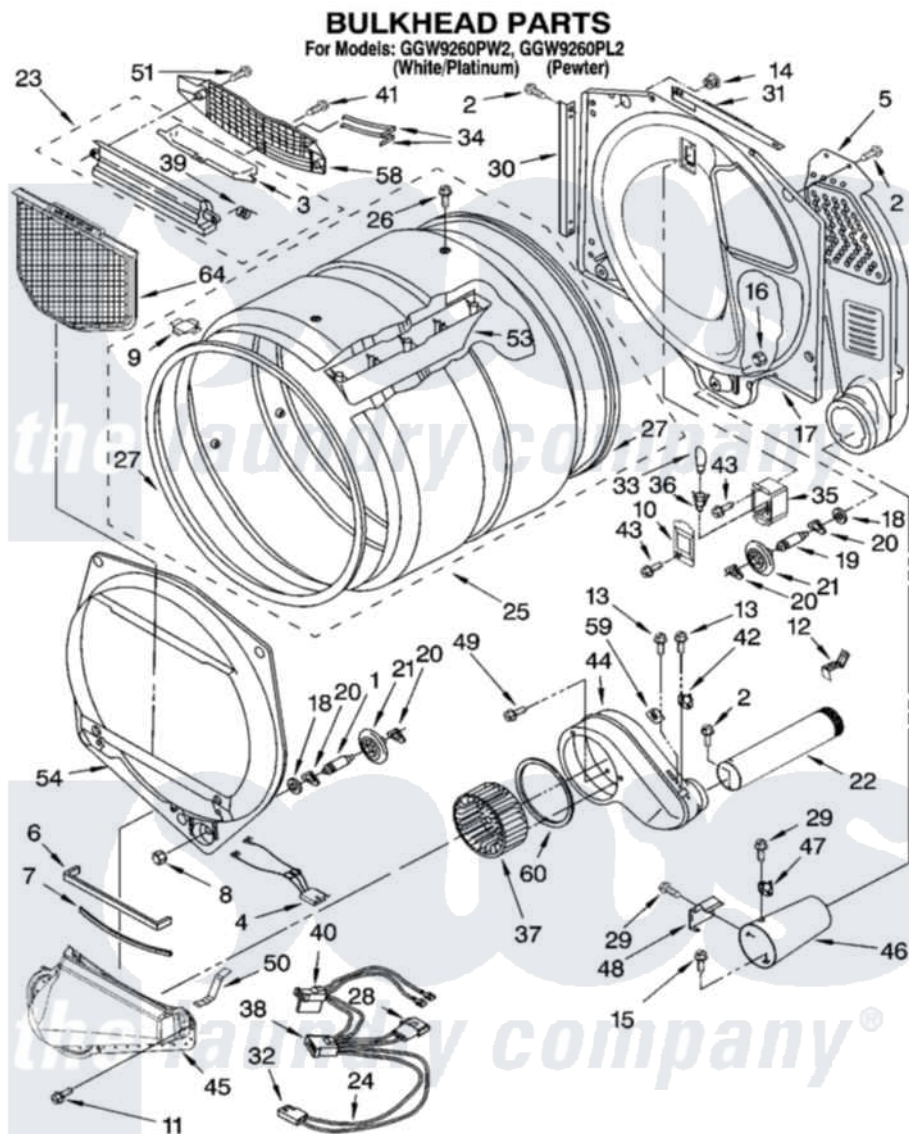

# Whirlpool GGW9260PW2 03 - BULKHEAD PARTS

8180951

5

Whirlpool Residential Whirlpool GGW9260PW2 Dryer Parts Parts Diagram 03 - BULKHEAD PARTS  
Click on the part number to view part

Item	Original Part Number	Replaced By	Status	Part Description
1	8575324	<a href="#">W10359271</a>		Shaft, Drum Roller Threads
2	3390647	<a href="#">488729</a>		Screw
3	3394984	<a href="#">8563758</a>		Door, Lint Screen
4	<a href="#">3406653</a>			Harness, Sensor
5	<a href="#">3394346</a>			Air Duct Assembly
6	<a href="#">697813</a>			Seal, Outlet Housing
7	697814	<a href="#">697813</a>		Seal, Outlet Housing
8	3934666	<a href="#">W10080210</a>		Nut, 3/8 X 16
9	<a href="#">8066086</a>			Plug, Drum Hole
10	3402841	<a href="#">8532165</a>		Lens, Drum Light
11	359625	<a href="#">487240</a>		Screw, For Mtg. Service Capacitor
12	<a href="#">8572105</a>			Retainer, Toe Panel
13	343641	<a href="#">681414</a>		Screw, 10AB X 1/2
14	<a href="#">8529007</a>			Plug, Rear Bulkhead
15	<a href="#">693995</a>			Screw, Hex Head
16	W10001120	<a href="#">W10080190</a>		Nut, 3/8-16