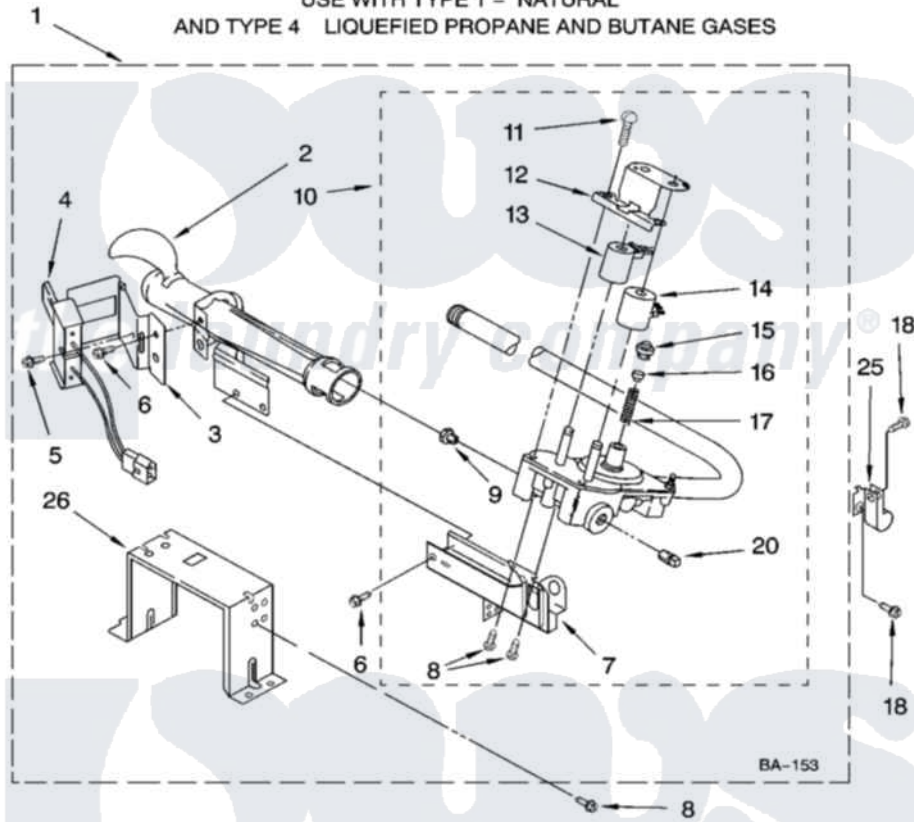

# Whirlpool GGW9260PW2 04 - 8576353 BURNER ASSEMBLY

## 8576353 BURNER ASSEMBLY

For Models: GGW9260PW2, GGW9260PL2  
(White/Platinum) (Pewter)

USE WITH TYPE 1 - NATURAL  
AND TYPE 4 LIQUEFIED PROPANE AND BUTANE GASES

8180951

7

Whirlpool [Residential Whirlpool GGW9260PW2 Dryer Parts](#) Parts Diagram 04 - 8576353 BURNER ASSEMBLY  
Click on the part number to view part

Item	Original Part Number	Replaced By	Status	Part Description
1	8576353	<a href="#">280119</a>		Burner-Gas
2	688617	<a href="#">693140</a>		Burner
3	<a href="#">694298</a>			Bracket, Ignitor
4	686590	<a href="#">279311</a>		Ignitor
5	<a href="#">3393909</a>			Screw, 8-32 X 7/8
6	343641	<a href="#">681414</a>		Screw, 10AB X 1/2
7	3389871		Not Available	Base, Burner
8	<a href="#">3387057</a>			Screw, 10-16 X 1/2 Orifice, Burner
9	<a href="#">15418</a>			Orifice, Burner Type 1
"	15422		Not Available	ORIFICE, BURNER (TYPE 4) (BUTANE)
"	234867	<a href="#">229742</a>		Orifice, Burner
10	8281914	<a href="#">279923</a>		NAT Gas
11	<a href="#">694421</a>			Screw, Bracket Mounting
12	<a href="#">694538</a>			Bracket, Shunt
13	<a href="#">694540</a>			Coil, 60 Hz