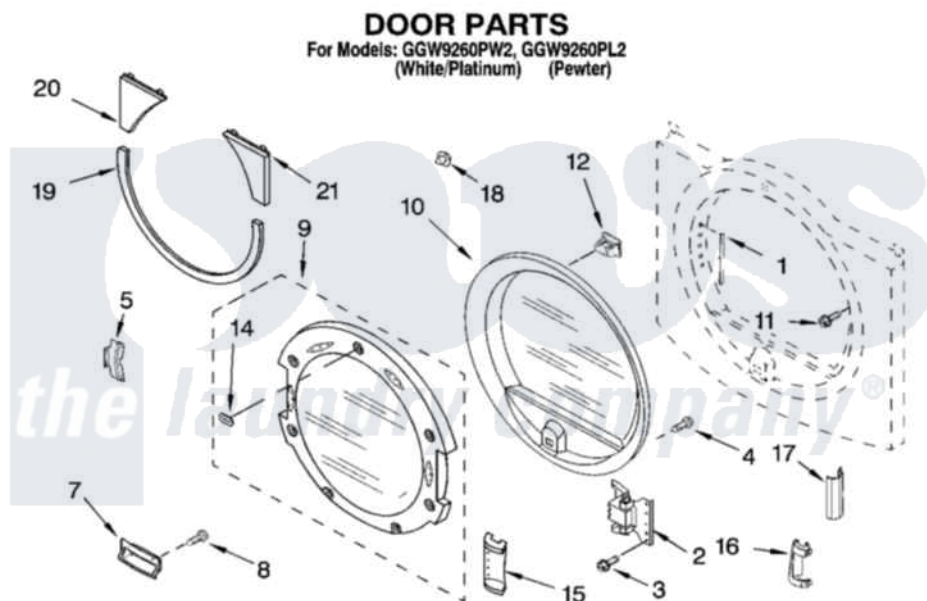

Whirlpool GGW9260PW2 05 - DOOR PARTS, OPTIONAL PARTS (NOT INCLUDED)

8180951

9

Whirlpool [Residential Whirlpool GGW9260PW2 Dryer Parts](#) Parts Diagram 05 - DOOR PARTS, OPTIONAL PARTS (NOT INCLUDED)

Click on the part number to view part

Item	Original Part Number	Replaced By	Status	Part Description
1	8563855			Label, Hinge Hole
2	8559709	280200		Hinge
3	8534015	280203		Screw-Kit
4	9742177			Screw, 8-18 X .625
5	8529539			Bracket, Handle
7	8559739			Handle, Door Assembly
"	8559743			Handle, Door Assembly
"	8559738			Handle, Door Assembly Handle, Door Assembly
"	8559742			Handle, Door Assembly Handle, Door Assembly
8	3357011	308685		Side Trim)
9	8572960			Door Assembly
"	8572962			Door Assembly
10	8557501			Inner Door Assembly