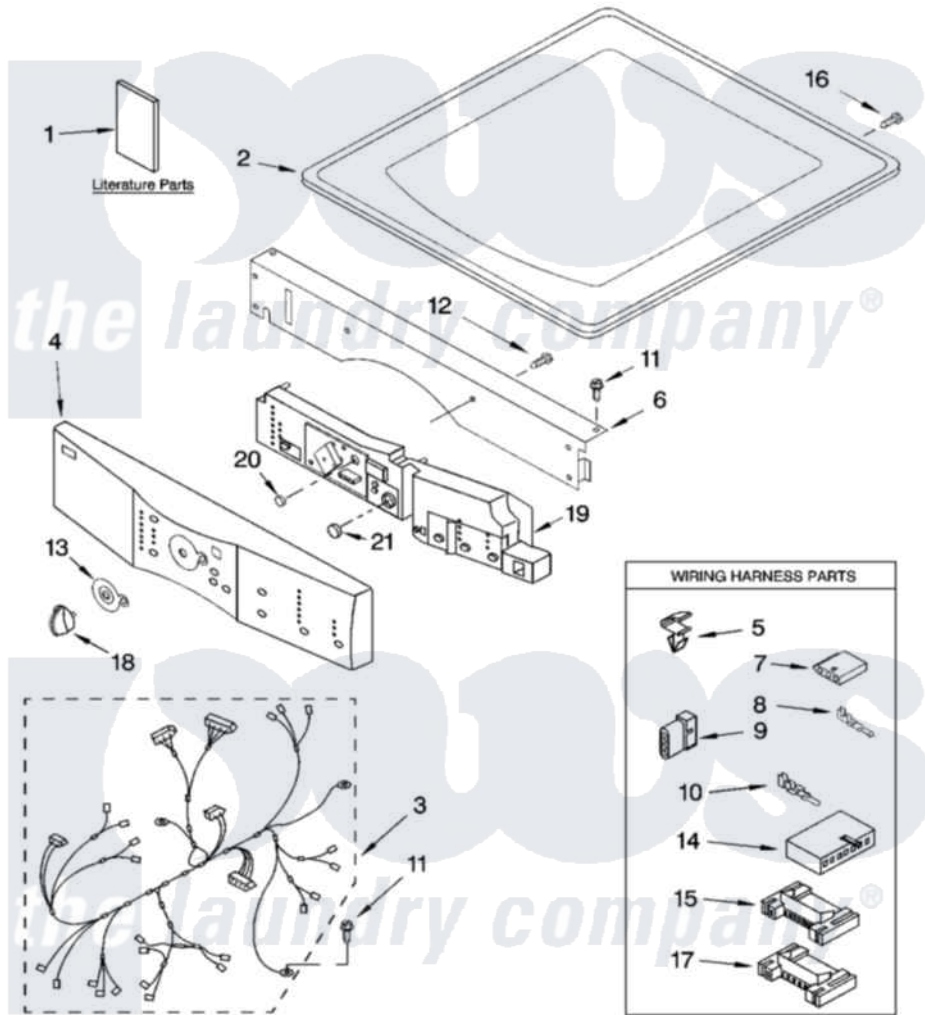

Whirlpool GGW9260PW3 01 - TOP AND CONSOLE PARTS

TOP AND CONSOLE PARTS

For Models: GGW9260PW3, GGW9260PL3
(White/Platinum) (Pewter)

GAS DRYER

4-06 Litho in U.S.A. (LT)

1

Part No. 8181228

Whirlpool Residential Whirlpool GGW9260PW3 Dryer Parts Parts Diagram 01 - TOP AND CONSOLE PARTS

[Click on the part number to view part](#)

Item	Original Part Number	Replaced By	Status	Part Description
1	8578189		Not Available	Use & Care Guide
"	8530065		Not Available	Tech Sheet
"	8530083		Not Available	Guide Quick Start
2	8519251	W10117263		Top
"	3980096	3980357		Top
3	8299950			Harness, Main
4	8558703			Panel, Console
"	8533601		Not Available	Panel, Console (Pewter)
5	3394427			Clip-Harness
6	8519271			Bracket, Console
7	353424			Plug, Terminal
8	94614			Terminal
9	3936144			Do-It-Yourself Repair Manuals
10	94613	596797		Terminal
11	3390647	488729		Screw
12	488886	488787		Screw

13	8519406		Bezel, Cycle
14	3936150		Connector, 7-Circuit
15	3395683		Receptacle, Multi-Terminal
16	8281225		Screw, 8-18 X 1/2
17	2203186		Connector, 5-Circuit
18	46197020472	8181859	Knob, Control
"	46197020742	8182050	Knob, Control
19	8558704		User Interface
"	8533602		User Interface
20	8561811		Button, Start
21	8561812	Not Available	Button, Pause/Cancel