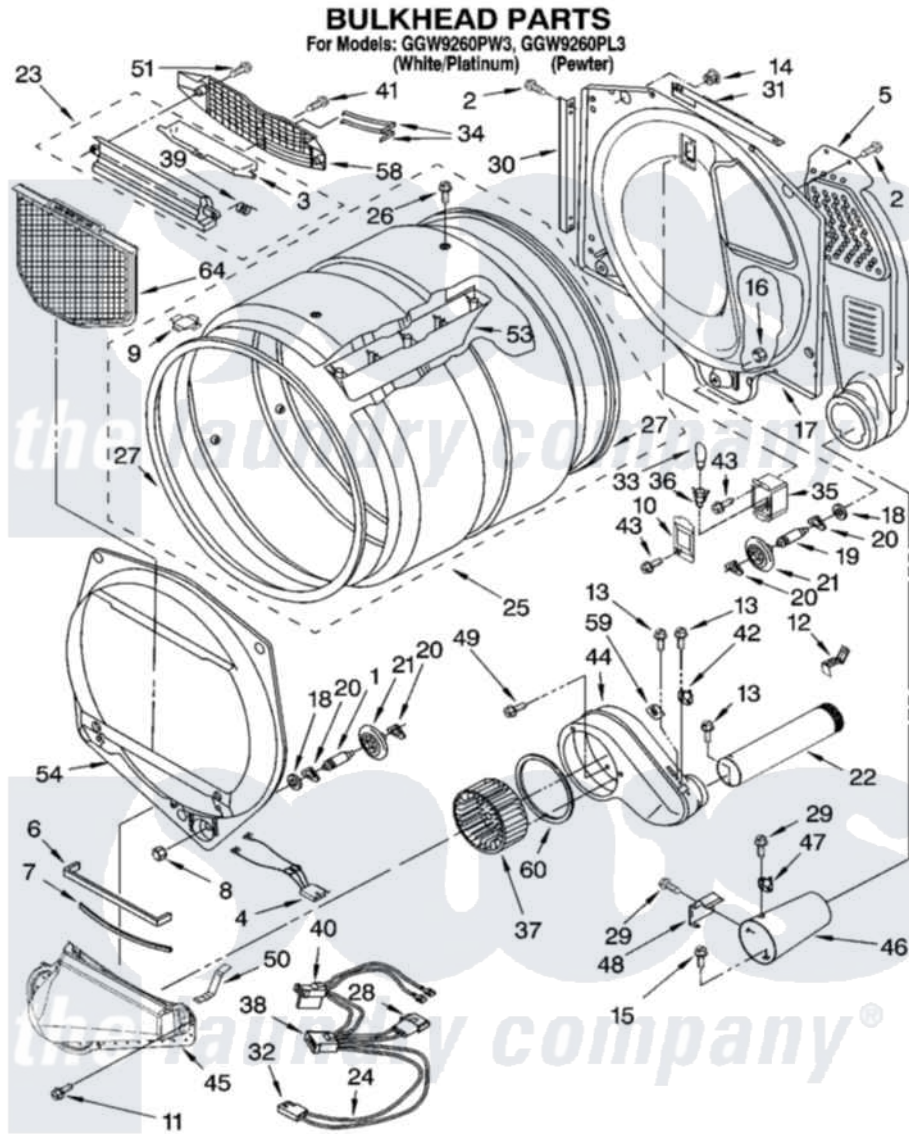

Whirlpool GGW9260PW3 03 - BULKHEAD PARTS

8181228

5

Whirlpool Residential Whirlpool GGW9260PW3 Dryer Parts Parts Diagram 03 - BULKHEAD PARTS
 Click on the part number to view part

Item	Original Part Number	Replaced By	Status	Part Description
1	8575324	W10359271		Shaft, Drum Roller Threads
2	3390647	488729		Screw
3	3394984	8563758		Door, Lint Screen
4	3406653			Harness, Sensor
5	3394346			Air Duct Assembly
6	697813			Seal, Outlet Housing
7	697814	697813		Seal, Outlet Housing
8	3934666	W10080210		Nut, 3/8 X 16
9	8066086			Plug, Drum Hole
10	3402841	8532165		Lens, Drum Light
11	359625	487240		Screw, For Mtg. Service Capacitor
12	8572105			Retainer, Toe Panel
13	8533971	90767		Screw, 8A X 3/8 HeX Washer Head Tapping
14	8529007			Plug, Rear Bulkhead
15	693995			Screw, Hex Head